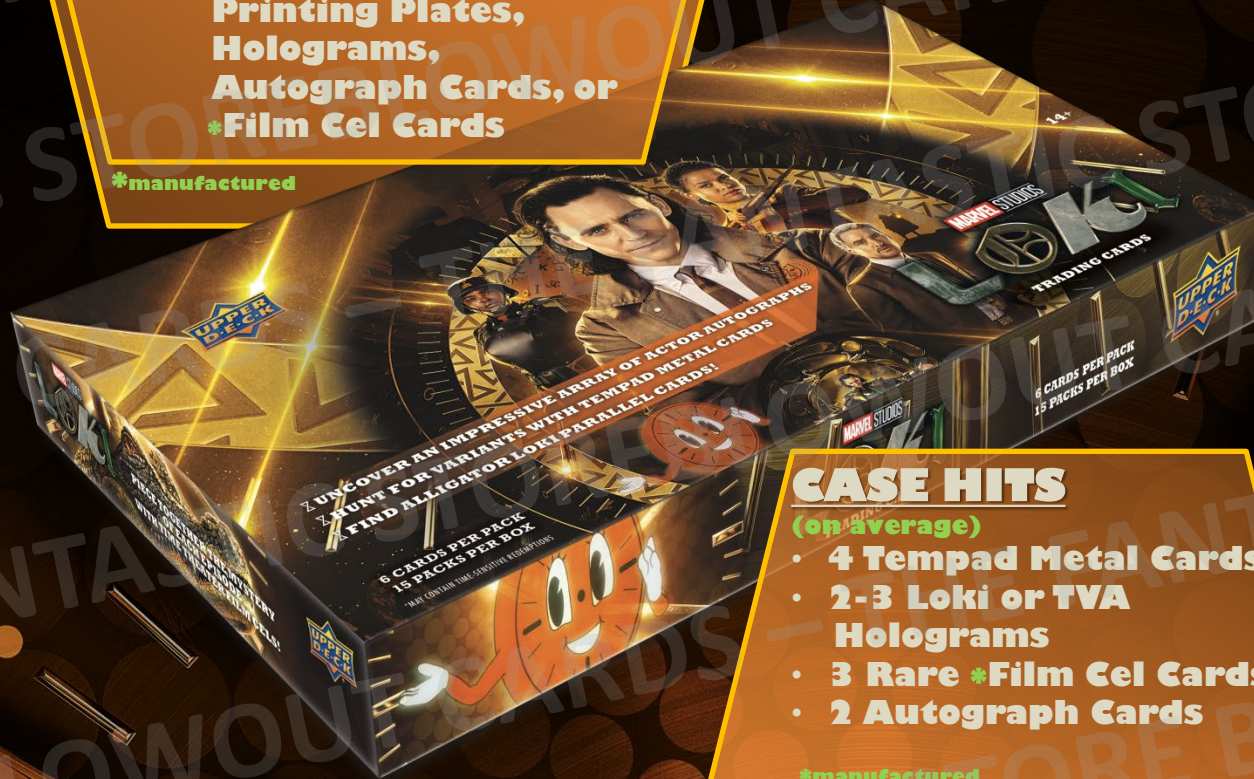

## BOX HITS

(on average)

- 1 Serial #’d Base Set Parallel Card
  - Yellow, Miss Minutes, or Alligator Loki
- 2 From the Following:
  - Metal Cards, Printing Plates, Holograms, Autograph Cards, or \*Film Cel Cards

## CASE HITS

(on average)

- 4 Tempad Metal Cards
- 2-3 Loki or TVA Holograms
- 3 Rare \*Film Cel Cards
- 2 Autograph Cards

\*manufactured

PROPRIETARY AND CONFIDENTIAL. PRODUCT DEPICTED FOR DEMONSTRATION PURPOSES ONLY AND IS SUBJECT TO CHANGE WITHOUT FURTHER NOTICE.