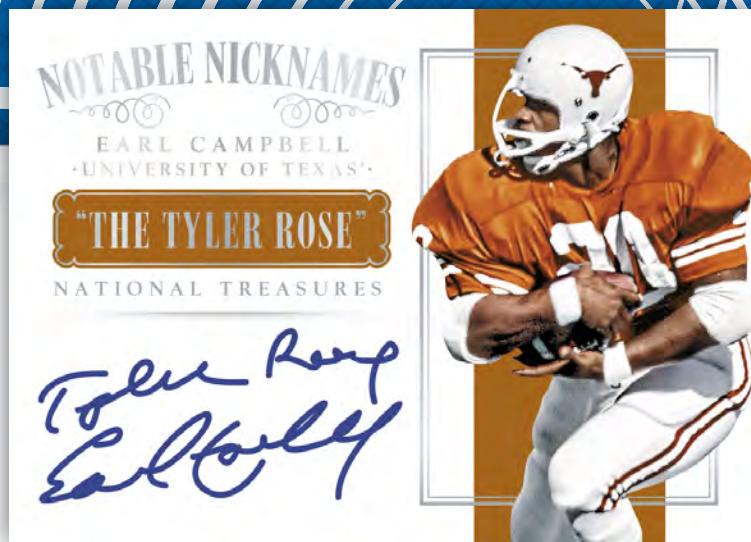

2015 NATIONAL TREASURES

NOTABLE NICKNAMES

Notable Nicknames highlights some of the most colorful monikers in sports history including the likes of Earl Campbell, Hakeem Olajuwon, Will Clark and Johnny Manziel!