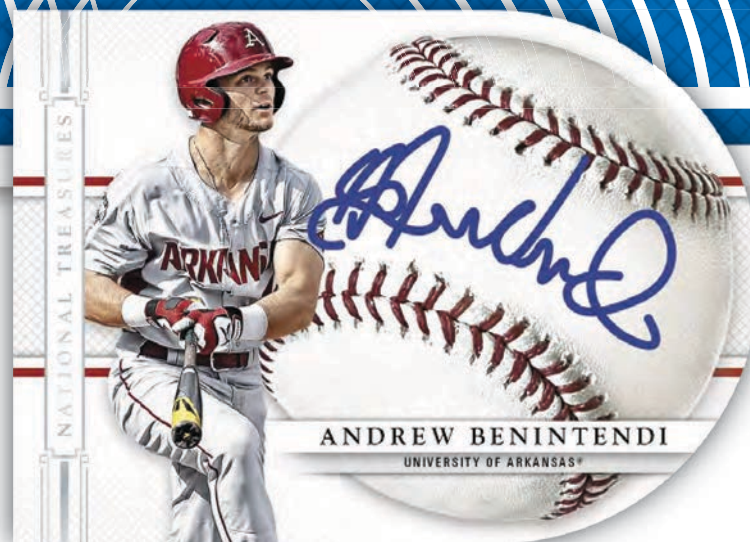

OFFICIAL LICENSEE OF MAJOR LEAGUE BASEBALL PLAYERS ASSOCIATION © 2015 NBA PROPERTIES, INC.

2015 NATIONAL TREASURES

NOTABLE NICKNAMES

Notable Nicknames highlights some of the most colorful monikers in sports history including the likes of Earl Campbell, Hakeem Olajuwon, Will Clark and Johnny Manziel!