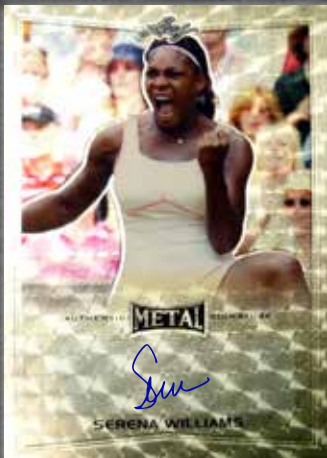

BASE AUTO

Vibrant signature set with a deep check list featuring such tennis aces as Anna Kournikova, Serena Williams and Martina Navratilova