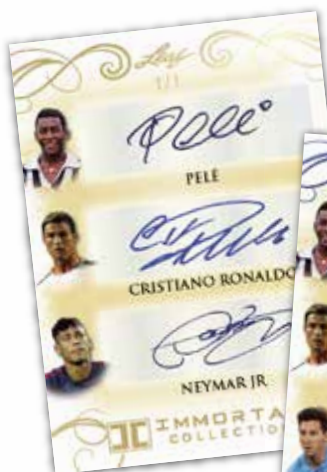

This ultra-limited release is limited to a mere 90 5-box cases!!! This is easily one of the shortest print runs in the history of Leaf Trading Cards! Each Box Contains: 4 Base Cards (From a 20-card Base Set of which UNDER 100 OF EACH CARD IS PRODUCED INCLUDING PARALLELS!) PLUS 1 OF THE BELOW PREMIUM PELÉ HITS:

PELÉ AUTOGRAPHED CARDS
(20 different cards, with parallels, all numbered to 5 or less!)

PELÉ AUTOGRAPHED GAME WORN JERSEY CARDS
(4 different cards, with parallels, all numbered to 20 or less!)

PELÉ DUAL SIGNED AUTOGRAPHED CARDS, INCLUDING:
Pelé/Cristiano Ronaldo, Pelé/Messi & Pelé/Neymar

PELÉ TRIPLE SIGNED CARD, INCLUDING:
Pelé/Ronaldo/Neymar, & Pelé/Ronaldo/Messi

PELÉ QUAD SIGNED CARD, INCLUDING
Pelé/Cristiano Ronaldo/Neymar/Lionel Messi

ORDER DEADLINE: OCTOBER 14, 2016

5 CARDS PER BOX
5 BOXES PER CASE