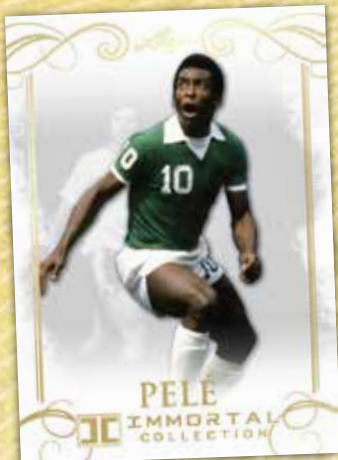

PELÉ

Leaf

IMMORTAL
COLLECTION

2016

Leaf is pleased to announce the latest in its series of high quality trading card products which focus on the greatest athletes to ever live, 2016 Leaf Pelé Immortal Collection. This release celebrates one of the greatest soccer players the world has ever known, Pelé!!

This ultra-limited release is limited to a mere 90 5-box cases!!! This is easily one of the shortest print runs in the history of Leaf Trading Cards! Each Box Contains: 4 Base Cards (From a 20-card Base Set of which UNDER 100 OF EACH CARD IS PRODUCED INCLUDING PARALLELS!) PLUS 1 OF THE BELOW PREMIUM PELÉ HITS:

PELÉ AUTOGRAPHED CARDS
(20 different cards, with parallels, all numbered to 5 or less!)

PELÉ AUTOGRAPHED GAME WORN JERSEY CARDS
(4 different cards, with parallels, all numbered to 20 or less!)

PELÉ DUAL SIGNED AUTOGRAPHED CARDS, INCLUDING:
Pelé/Cristiano Ronaldo, Pelé/Messi & Pelé/Neymar

PELÉ TRIPLE SIGNED CARD, INCLUDING:
Pelé/Ronaldo/Neymar, & Pelé/Ronaldo/Messi

PELÉ QUAD SIGNED CARD, INCLUDING
Pelé/Cristiano Ronaldo/Neymar/Lionel Messi

ORDER DEADLINE: OCTOBER 14, 2016

5 CARDS PER BOX
5 BOXES PER CASE