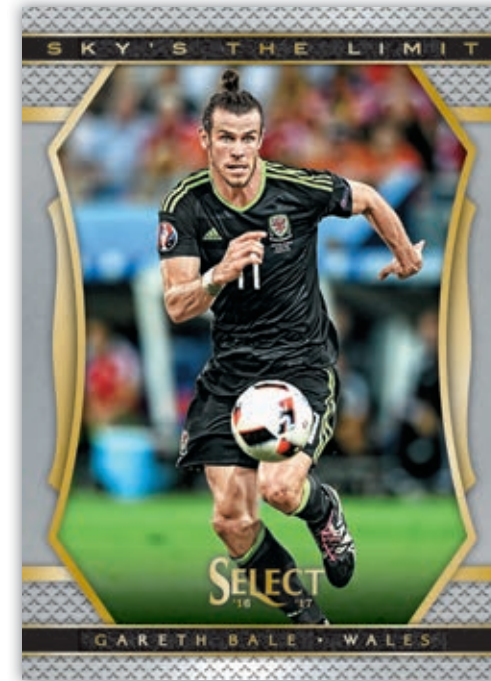

**BASE SET - TERRACE**

**BASE SET - FIELD LEVEL**

**BASE - MEZZANINE**

Find three unique base sets to collect! Each base set has its own distinct Prizm color parallels and falls at different frequencies! Every box delivers 10 Mezzanine and 2 Field Level cards on average!

**HISTORIC SIGNATURES**

**EMERGING STAR SIGNATURES**

**SIGNATURES ORANGE**

Look for a star-studded autograph checklist that includes legends of the game, current superstars and faces of the future!

**MEMORABILIA TIE-DYE**

Find memorabilia cards of some of the world's biggest stars of club and country!

**SKY'S THE LIMIT**

Every box of Select delivers one special insert! Find players defying gravity in Sky's the Limit!

## SELLING POINTS

- The product that sent shock waves through the hobby has returned! The 2016-17 edition of Select is loaded with autographs, memorabilia and colorful parallels of soccer stars from around the world!
- Look for three 100-card base sets that have their own unique parallels! The Field Level base set is the rarest of the three - find two per box on average!
- Find a new list of legendary autograph subjects in the return of Historic Signatures! Confirmed first-time signers include Mauricio Pochettino, Antonio Conte, Julio Salinas and more!
- Every box of Select delivers one autograph, one memorabilia card, 10 Base Set - Mezzanine, two Base Set - Field Levels, 12 Prizms and one insert on average!