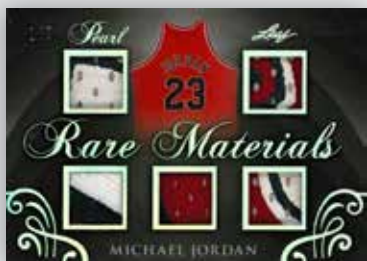

HISTORY BOOK CUT SIGNATURE BOOK CARD - BOOK CARD WITH A MEMORABILIA PIECE WORTHY OF A MUSEUM, SUCH AS: BABE RUTH AND MICKEY MANTLE

PEARL CUTS - CUT SIGNATURE SET FEATURING LEGENDS AND HISTORICAL FIGURES FROM SPORT, POLITICS, THE SILVER SCREEN, THE SMALL SCREEN, MUSIC AND MORE, SUCH AS: ABRAHAM LINCOLN, TUPAC SHAKUR, MARILYN MONROE AND LOU GEHRIG.

PEARLESCENT PATCH - STUNNING JUMBO GAME USED OR EVENT USED PATCH CARDS FEATURING SOME OF THE GREATEST ATHLETES IN SPORTS HISTORY, SUCH AS: TOM BRADY, KOBE BRYANT AND EDDIE MATHEWS.

THE YEAR IN SPORTS - 5 PLAYER MEMORABILIA SET HIGHLIGHTING SOME AMAZING YEARS IN SPORTS AND THE ATHLETES THAT MADE THEM SO MEMORABLE. SUCH AS: 1962 PELE/PALMER/MANTLE/NICKLAUS/PLANTE AND 1965 NICKLAUS/BROWN/HULL/MAYS/ALI

PEARL 4, 6 & 8 - AN AMAZING COMBINATION OF LEGENDARY TALENT FEATURED ON THESE 4, 6 OR 8 MEMORABILIA CARDS SUCH AS: RUTH/WILLIAMS/MUSIAL/MANTLE, RUTH/MANTLE/MUSIAL/BERRA/ROBINSON AND RUTH/WILLIAMS/PELE/HOWE/JORDAN/MANTLE/ALI/CHAMBERLAIN.

RARE MATERIALS - SINGLE PLAYER 5 PIECE PRIME MEMORABILIA SET FEATURING ATHLETIC ICONS SUCH AS: BABE RUTH, TED WILLIAMS, DAVID BECKHAM AND THURMAN MUNSON.

PEARLS OF WISDOM - SIGNATURE SET FEATURING A LEGENDARY AUTOGRAPH AND A LEGENDARY BIT OF WISDOM SUCH AS: NOLAN RYAN.

HISTORY BOOK CUT SIGNATURE BOOK CARD

* ALL CARDS WITH EXCEPTION OF OHTANI SIGNATURES AND CUT SIGNATURES ARE ACTUAL LIVE CARDS.