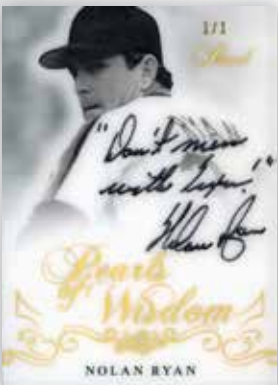

HISTORY BOOK CUT SIGNATURE BOOK CARD - BOOK CARD WITH A MEMORABILIA PIECE WORTHY OF A MUSEUM, SUCH AS: BABE RUTH AND MICKEY MANTLE

PEARL CUTS - CUT SIGNATURE SET FEATURING LEGENDS AND HISTORICAL FIGURES FROM SPORT, POLITICS, THE SILVER SCREEN, THE SMALL SCREEN, MUSIC AND MORE, SUCH AS: ABRAHAM LINCOLN, TUPAC SHAKUR, MARILYN MONROE AND LOU GEHRIG.

PEARLESCENT PATCH - STUNNING JUMBO GAME USED OR EVENT USED PATCH CARDS FEATURING SOME OF THE GREATEST ATHLETES IN SPORTS HISTORY, SUCH AS: TOM BRADY, KOBE BRYANT AND EDDIE MATHEWS.

THE YEAR IN SPORTS - 5 PLAYER MEMORABILIA SET HIGHLIGHTING SOME AMAZING YEARS IN SPORTS AND THE ATHLETES THAT MADE THEM SO MEMORABLE. SUCH AS: 1962 PELE/PALMER/MANTLE/NICKLAUS/PLANTE AND 1965 NICKLAUS/BROWN/HULL/MAYS/ALI

PEARL 4, 6 & 8 - AN AMAZING COMBINATION OF LEGENDARY TALENT FEATURED ON THESE 4, 6 OR 8 MEMORABILIA CARDS SUCH AS: RUTH/WILLIAMS/MUSIAL/MANTLE, RUTH/MANTLE/MUSIAL/BERRA/ROBINSON AND RUTH/WILLIAMS/PELE/HOWE/JORDAN/MANTLE/ALI/CHAMBERLAIN.

RARE MATERIALS - SINGLE PLAYER 5 PIECE PRIME MEMORABILIA SET FEATURING ATHLETIC ICONS SUCH AS: BABE RUTH, TED WILLIAMS, DAVID BECKHAM AND THURMAN MUNSON.

PEARLS OF WISDOM - SIGNATURE SET FEATURING A LEGENDARY AUTOGRAPH AND A LEGENDARY BIT OF WISDOM SUCH AS: NOLAN RYAN.

HISTORY BOOK CUT SIGNATURE BOOK CARD

* ALL CARDS WITH EXCEPTION OF OHTANI SIGNATURES AND CUT SIGNATURES ARE ACTUAL LIVE CARDS.