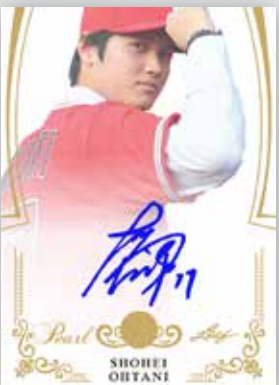

HISTORY BOOK CUT SIGNATURE BOOK CARD - BOOK CARD WITH A MEMORABILIA PIECE WORTHY OF A MUSEUM, SUCH AS: BABE RUTH AND MICKEY MANTLE

PEARL CUTS - CUT SIGNATURE SET FEATURING LEGENDS AND HISTORICAL FIGURES FROM SPORT, POLITICS, THE SILVER SCREEN, THE SMALL SCREEN, MUSIC AND MORE, SUCH AS: ABRAHAM LINCOLN, TUPAC SHAKUR, MARILYN MONROE AND LOU GEHRIG.

PEARLESCENT PATCH - STUNNING JUMBO GAME USED OR EVENT USED PATCH CARDS FEATURING SOME OF THE GREATEST ATHLETES IN SPORTS HISTORY, SUCH AS: TOM BRADY, KOBE BRYANT AND EDDIE MATHEWS.

THE YEAR IN SPORTS - 5 PLAYER MEMORABILIA SET HIGHLIGHTING SOME AMAZING YEARS IN SPORTS AND THE ATHLETES THAT MADE THEM SO MEMORABLE. SUCH AS: 1962 PELE/PALMER/MANTLE/NICKLAUS/PLANTE AND 1965 NICKLAUS/BROWN/HULL/MAYS/ALI

PEARL 4, 6 & 8 - AN AMAZING COMBINATION OF LEGENDARY TALENT FEATURED ON THESE 4, 6 OR 8 MEMORABILIA CARDS SUCH AS: RUTH/WILLIAMS/MUSIAL/MANTLE, RUTH/MANTLE/MUSIAL/BERRA/ROBINSON AND RUTH/WILLIAMS/PELE/HOWE/JORDAN/MANTLE/ALI/CHAMBERLAIN.

RARE MATERIALS - SINGLE PLAYER 5 PIECE PRIME MEMORABILIA SET FEATURING ATHLETIC ICONS SUCH AS: BABE RUTH, TED WILLIAMS, DAVID BECKHAM AND THURMAN MUNSON.

PEARLS OF WISDOM - SIGNATURE SET FEATURING A LEGENDARY AUTOGRAPH AND A LEGENDARY BIT OF WISDOM SUCH AS: NOLAN RYAN.

HISTORY BOOK CUT SIGNATURE BOOK CARD

* ALL CARDS WITH EXCEPTION OF OHTANI SIGNATURES AND CUT SIGNATURES ARE ACTUAL LIVE CARDS.