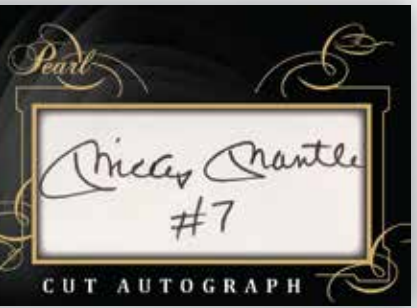

HISTORY BOOK CUT SIGNATURE BOOK CARD - BOOK CARD WITH A MEMORABILIA PIECE WORTHY OF A MUSEUM, SUCH AS: BABE RUTH AND MICKEY MANTLE

PEARL CUTS - CUT SIGNATURE SET FEATURING LEGENDS AND HISTORICAL FIGURES FROM SPORT, POLITICS, THE SILVER SCREEN, THE SMALL SCREEN, MUSIC AND MORE, SUCH AS: ABRAHAM LINCOLN, TUPAC SHAKUR, MARILYN MONROE AND LOU GEHRIG.

PEARLESCENT PATCH - STUNNING JUMBO GAME USED OR EVENT USED PATCH CARDS FEATURING SOME OF THE GREATEST ATHLETES IN SPORTS HISTORY, SUCH AS: TOM BRADY, KOBE BRYANT AND EDDIE MATHEWS.

THE YEAR IN SPORTS - 5 PLAYER MEMORABILIA SET HIGHLIGHTING SOME AMAZING YEARS IN SPORTS AND THE ATHLETES THAT MADE THEM SO MEMORABLE. SUCH AS: 1962 PELE/PALMER/MANTLE/NICKLAUS/PLANTE AND 1965 NICKLAUS/BROWN/HULL/MAYS/ALI

PEARL 4, 6 & 8 - AN AMAZING COMBINATION OF LEGENDARY TALENT FEATURED ON THESE 4, 6 OR 8 MEMORABILIA CARDS SUCH AS: RUTH/WILLIAMS/MUSIAL/MANTLE, RUTH/MANTLE/MUSIAL/BERRA/ROBINSON AND RUTH/WILLIAMS/PELE/HOWE/JORDAN/MANTLE/ALI/CHAMBERLAIN.

RARE MATERIALS - SINGLE PLAYER 5 PIECE PRIME MEMORABILIA SET FEATURING ATHLETIC ICONS SUCH AS: BABE RUTH, TED WILLIAMS, DAVID BECKHAM AND THURMAN MUNSON.

PEARLS OF WISDOM - SIGNATURE SET FEATURING A LEGENDARY AUTOGRAPH AND A LEGENDARY BIT OF WISDOM SUCH AS: NOLAN RYAN.

HISTORY BOOK CUT SIGNATURE BOOK CARD

* ALL CARDS WITH EXCEPTION OF OHTANI SIGNATURES AND CUT SIGNATURES ARE ACTUAL LIVE CARDS.