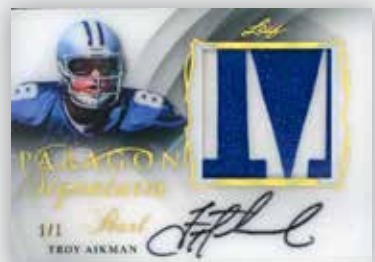

HISTORY BOOK CUT SIGNATURE BOOK CARD - BOOK CARD WITH A MEMORABILIA PIECE WORTHY OF A MUSEUM, SUCH AS: BABE RUTH AND MICKEY MANTLE

PEARL CUTS - CUT SIGNATURE SET FEATURING LEGENDS AND HISTORICAL FIGURES FROM SPORT, POLITICS, THE SILVER SCREEN, THE SMALL SCREEN, MUSIC AND MORE, SUCH AS: ABRAHAM LINCOLN, TUPAC SHAKUR, MARILYN MONROE AND LOU GEHRIG.

PEARLESCENT PATCH - STUNNING JUMBO GAME USED OR EVENT USED PATCH CARDS FEATURING SOME OF THE GREATEST ATHLETES IN SPORTS HISTORY, SUCH AS: TOM BRADY, KOBE BRYANT AND EDDIE MATHEWS.

THE YEAR IN SPORTS - 5 PLAYER MEMORABILIA SET HIGHLIGHTING SOME AMAZING YEARS IN SPORTS AND THE ATHLETES THAT MADE THEM SO MEMORABLE. SUCH AS: 1962 PELE/PALMER/MANTLE/NICKLAUS/PLANTE AND 1965 NICKLAUS/BROWN/HULL/MAYS/ALI

PEARL 4, 6 & 8 - AN AMAZING COMBINATION OF LEGENDARY TALENT FEATURED ON THESE 4, 6 OR 8 MEMORABILIA CARDS SUCH AS: RUTH/WILLIAMS/MUSIAL/MANTLE, RUTH/MANTLE/MUSIAL/BERRA/ROBINSON AND RUTH/WILLIAMS/PELE/HOWE/JORDAN/MANTLE/ALI/CHAMBERLAIN.

RARE MATERIALS - SINGLE PLAYER 5 PIECE PRIME MEMORABILIA SET FEATURING ATHLETIC ICONS SUCH AS: BABE RUTH, TED WILLIAMS, DAVID BECKHAM AND THURMAN MUNSON.

PEARLS OF WISDOM - SIGNATURE SET FEATURING A LEGENDARY AUTOGRAPH AND A LEGENDARY BIT OF WISDOM SUCH AS: NOLAN RYAN.

HISTORY BOOK CUT SIGNATURE BOOK CARD

* ALL CARDS WITH EXCEPTION OF OHTANI SIGNATURES AND CUT SIGNATURES ARE ACTUAL LIVE CARDS.