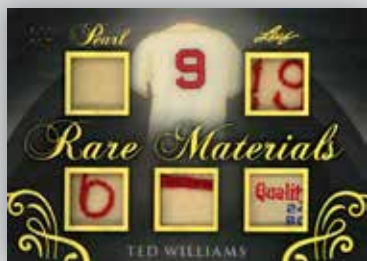

HISTORY BOOK CUT SIGNATURE BOOK CARD - BOOK CARD WITH A MEMORABILIA PIECE WORTHY OF A MUSEUM, SUCH AS: BABE RUTH AND MICKEY MANTLE

PEARL CUTS - CUT SIGNATURE SET FEATURING LEGENDS AND HISTORICAL FIGURES FROM SPORT, POLITICS, THE SILVER SCREEN, THE SMALL SCREEN, MUSIC AND MORE, SUCH AS: ABRAHAM LINCOLN, TUPAC SHAKUR, MARILYN MONROE AND LOU GEHRIG.

PEARLESCENT PATCH - STUNNING JUMBO GAME USED OR EVENT USED PATCH CARDS FEATURING SOME OF THE GREATEST ATHLETES IN SPORTS HISTORY, SUCH AS: TOM BRADY, KOBE BRYANT AND EDDIE MATHEWS.

THE YEAR IN SPORTS - 5 PLAYER MEMORABILIA SET HIGHLIGHTING SOME AMAZING YEARS IN SPORTS AND THE ATHLETES THAT MADE THEM SO MEMORABLE. SUCH AS: 1962 PELE/PALMER/MANTLE/NICKLAUS/PLANTE AND 1965 NICKLAUS/BROWN/HULL/MAYS/ALI

PEARL 4, 6 & 8 - AN AMAZING COMBINATION OF LEGENDARY TALENT FEATURED ON THESE 4, 6 OR 8 MEMORABILIA CARDS SUCH AS: RUTH/WILLIAMS/MUSIAL/MANTLE, RUTH/MANTLE/MUSIAL/BERRA/ROBINSON AND RUTH/WILLIAMS/PELE/HOWE/JORDAN/MANTLE/ALI/CHAMBERLAIN.

RARE MATERIALS - SINGLE PLAYER 5 PIECE PRIME MEMORABILIA SET FEATURING ATHLETIC ICONS SUCH AS: BABE RUTH, TED WILLIAMS, DAVID BECKHAM AND THURMAN MUNSON.

PEARLS OF WISDOM - SIGNATURE SET FEATURING A LEGENDARY AUTOGRAPH AND A LEGENDARY BIT OF WISDOM SUCH AS: NOLAN RYAN.

HISTORY BOOK CUT SIGNATURE BOOK CARD

* ALL CARDS WITH EXCEPTION OF OHTANI SIGNATURES AND CUT SIGNATURES ARE ACTUAL LIVE CARDS.