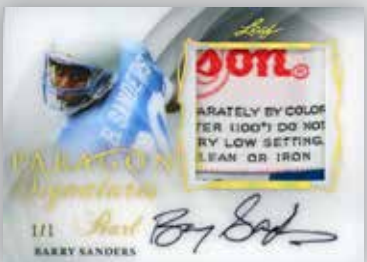

HISTORY BOOK CUT SIGNATURE BOOK CARD - BOOK CARD WITH A MEMORABILIA PIECE WORTHY OF A MUSEUM, SUCH AS: BABE RUTH AND MICKEY MANTLE

PEARL CUTS - CUT SIGNATURE SET FEATURING LEGENDS AND HISTORICAL FIGURES FROM SPORT, POLITICS, THE SILVER SCREEN, THE SMALL SCREEN, MUSIC AND MORE, SUCH AS: ABRAHAM LINCOLN, TUPAC SHAKUR, MARILYN MONROE AND LOU GEHRIG.

PEARLESCENT PATCH - STUNNING JUMBO GAME USED OR EVENT USED PATCH CARDS FEATURING SOME OF THE GREATEST ATHLETES IN SPORTS HISTORY, SUCH AS: TOM BRADY, KOBE BRYANT AND EDDIE MATHEWS.

THE YEAR IN SPORTS - 5 PLAYER MEMORABILIA SET HIGHLIGHTING SOME AMAZING YEARS IN SPORTS AND THE ATHLETES THAT MADE THEM SO MEMORABLE. SUCH AS: 1962 PELE/PALMER/MANTLE/NICKLAUS/PLANTE AND 1965 NICKLAUS/BROWN/HULL/MAYS/ALI

PEARL 4, 6 & 8 - AN AMAZING COMBINATION OF LEGENDARY TALENT FEATURED ON THESE 4, 6 OR 8 MEMORABILIA CARDS SUCH AS: RUTH/WILLIAMS/MUSIAL/MANTLE, RUTH/MANTLE/MUSIAL/BERRA/ROBINSON AND RUTH/WILLIAMS/PELE/HOWE/JORDAN/MANTLE/ALI/CHAMBERLAIN.

RARE MATERIALS - SINGLE PLAYER 5 PIECE PRIME MEMORABILIA SET FEATURING ATHLETIC ICONS SUCH AS: BABE RUTH, TED WILLIAMS, DAVID BECKHAM AND THURMAN MUNSON.

PEARLS OF WISDOM - SIGNATURE SET FEATURING A LEGENDARY AUTOGRAPH AND A LEGENDARY BIT OF WISDOM SUCH AS: NOLAN RYAN.

HISTORY BOOK CUT SIGNATURE BOOK CARD

* ALL CARDS WITH EXCEPTION OF OHTANI SIGNATURES AND CUT SIGNATURES ARE ACTUAL LIVE CARDS.