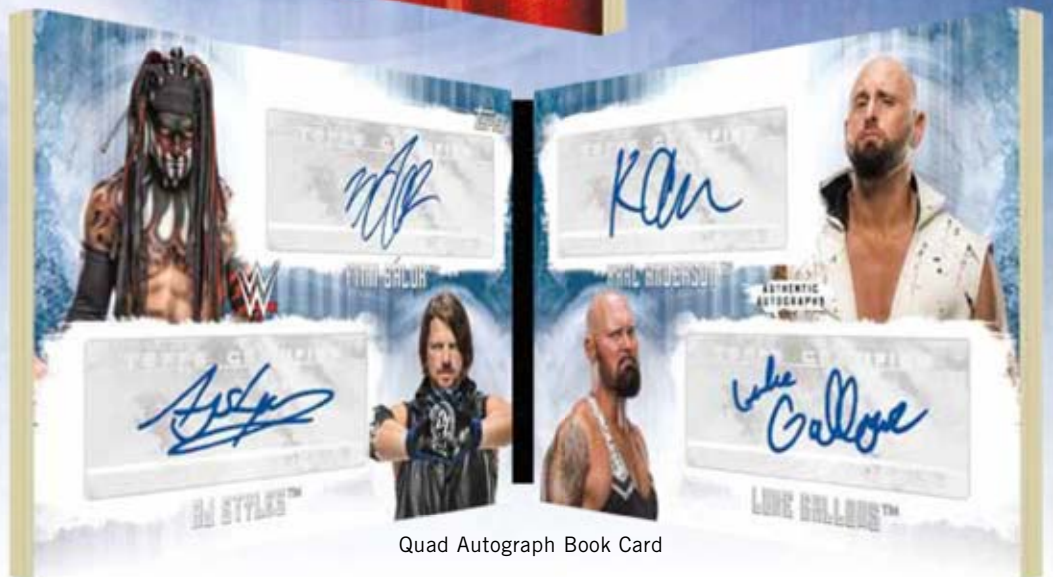

Base Card

Base Card - Red Parallel

**Each pack contains 1 Autograph, Autograph Relic or Relic Card.
8 Autographs Per Box.**

ON SALE JUNE 2017

Undisputed Autograph Cards

AUTOGRAPH CARDS

UNDISPUTED AUTOGRAPHS: Autographs from Men's and Women's Division WWE Superstars & Legends and NXT prospects.

Parallels Include:

- **Bronze:** sequentially numbered to 99
- **Silver:** sequentially numbered to 50
- **Green:** sequentially numbered to 25
- **Gold:** sequentially numbered to 10
- **Black:** sequentially numbered to 5
- **Red:** numbered 1 of 1
- **Printing Plates:** numbered 1 of 1

Dual Autographs: sequentially numbered to 25

Triple Autographs: sequentially numbered to 10

Tribute Cut Signatures: Cut signatures of classic WWE Legends.
Numbered 1 of 1

TOPPS®

WWE®

UNDISPUTED

2 0 1 7

Autographed Kiss & Shirt Relic Book Card

Quad Autograph Book Card

AUTOGRAPH BOOK CARDS

AUTOGRAPHED KISS & SHIRT RELIC BOOK CARDS: With an autographed kiss and jumbo shirt relic swatch from a WWE or NXT Women's Division Superstar. Sequentially numbered to 5