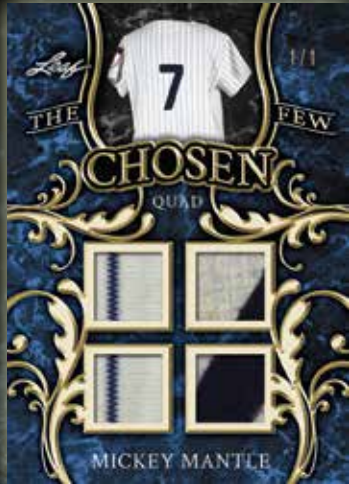

IN THE GAME USED SPORTS

FANTASTIC FABRICS

A single player 8 piece memorabilia card set featuring patch, tag, jersey and more! Featuring players like Ken Griffey Jr., Randy Moss, Ichiro and Shaquille O'Neal.