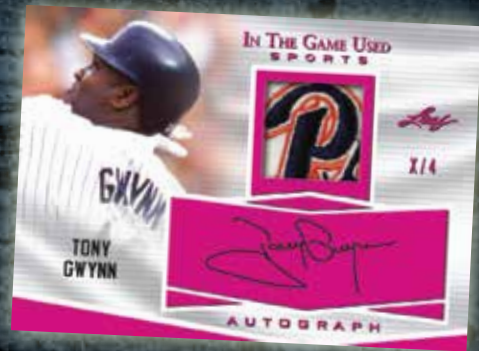

FANTASY TEAM 8s

An 8 player memorabilia card featuring an amazing group of legends that would have made a historical team such as: Brady/Sanders/Sayers/Moss/Harrison/Montana/Brown/Irvin

SUPER PATCH SIGNATURES

Jumbo patch signature cards featuring all world talent such as: Shohei Ohtani, Pete Rose and Roberto Alomar!

TEAM 8s

An 8 player card representing historical franchises and some of the greatest players in their history such as: Mantle/Berra/Munson/Jeter/Jackson/Terry/Pettitte/O'Neill & Magic/Abdul-Jabbar/Worthy/Riley/Bryant/O'Neal/Horry/Divac