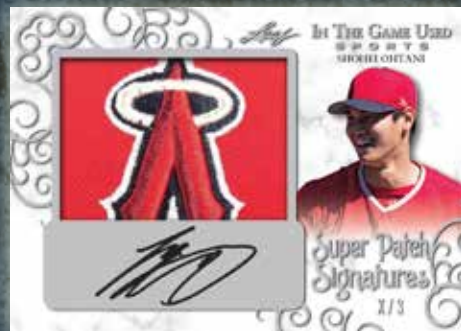

EACH CASE WILL DELIVER ONE SHOHEI OHTANI AUTOGRAPHED MEMORABILIA CARD!!

PRODUCT RELEASE
8/01/18

5 PREMIUM MEMORABILIA CARDS PER BOX
12 BOXES PER CASE

DUE DATE
7/13/18