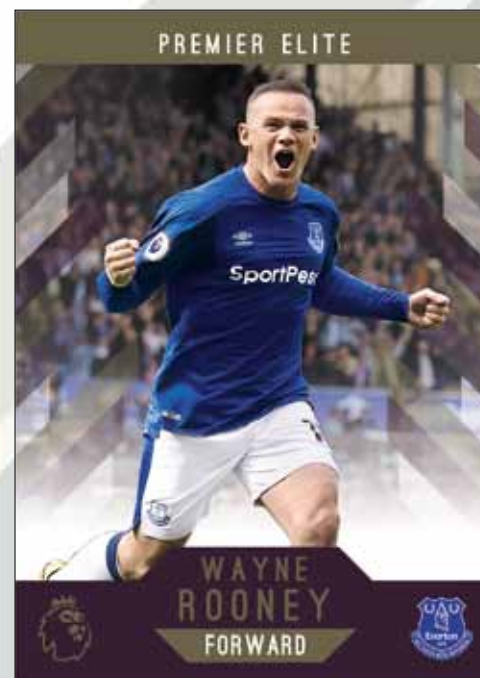

10 PREMIER ELITE INSERT CARDS

Featuring the top 10 marquee superstars of the 2017/18 season.

1:8 packs

Parallel variations for these Special Insert cards will include:

- ❖ **GREEN PARALLEL:** sequentially numbered to 99.
- ❖ **RED PARALLEL:** sequentially numbered to 25.
- ❖ **YELLOW PARALLEL:** sequentially numbered 1/1.