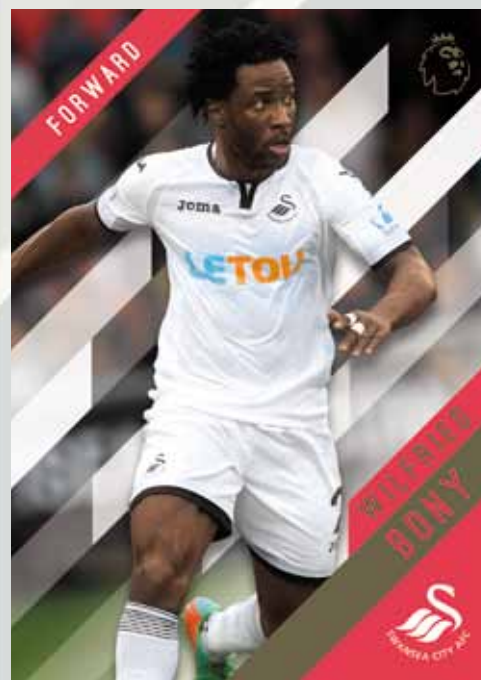

MANCHESTER CITY
MIDFIELDER
SQUAD NUMBER: 14
AGE: 24
HEIGHT: 1.86M
WEIGHT: 72KG

RAHEEM STERLING

Raheem Sterling performed admirably in the season of 2016-17, finishing the season with 7 goals and 6 assists. The start to this season was particularly impressive for Sterling, with two goals and an assist in three games and he was subsequently named Premier League Player of the Month for August. With three goals in four games, Sterling looks to be set for another positive season for the Citizens.

BASE CARDS

The 150-card base checklist will feature all the biggest names from the 2017/18 English Premier League season.

Star performers including Philippe Coutinho, Eden Hazard, Paul Pogba and Harry Kane can all be found within Topps Premier Gold's all-star line-up featured in stunning new card designs.