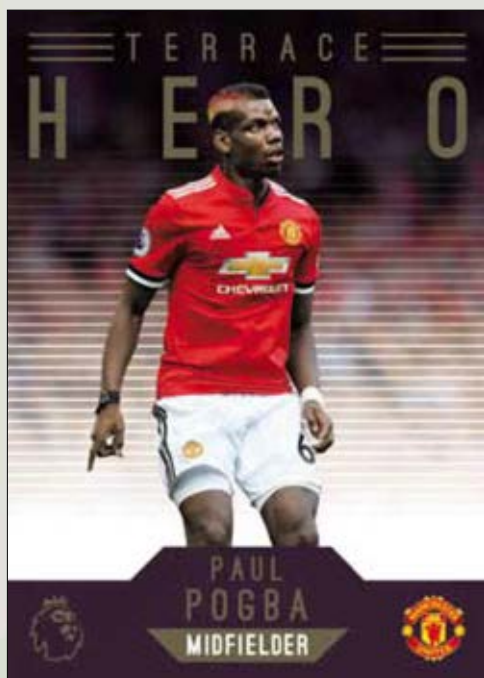

SPECIAL INSERT CARDS

Foil insert cards featuring the league's best-known stars will also be included!

These highly collectable sets include gold blocking on every card for a super-premium look and finish.

20 TERRACE HERO INSERT CARDS

Featuring 1 player per team that the fans love to cheer on from the stands.

1:4 packs