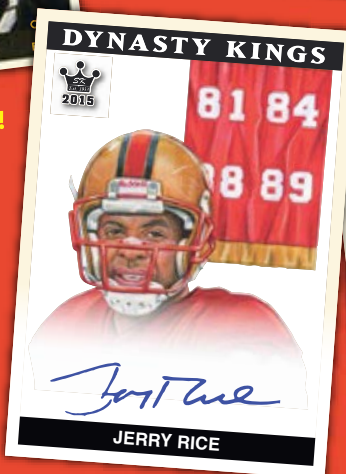

RETIRED NUMBERS SIGNATURES: FEATURING THOSE PLAYERS WHOSE ON THE FIELD GREATNESS RESULTED IN THEIR TEAM RETIRING THEIR NUMBER IN THE ULTIMATE HONOR.

BUYBACK SIGNATURES: FEATURE ON-CARD AUTOGRAPHS ON ACTUAL PREVIOUSLY RELEASED SPORTKINGS BASE CARDS.

ACTUAL ON-CARD AUTOGRAPHS!

RARE MINI BASE CARDS!!

ONLY 225 NUMBERED 12-BOX CASES PRODUCED!

SPORT KINGS GUM

INCLUDING SEVEN DIFFERENT MEMORABILIA SUBSETS
FEATURING SOME CARDS WITH UP TO 4 PIECES OF PREMIUM MEMORABILIA!!