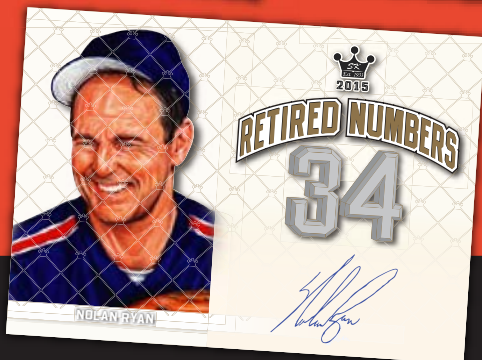

SPORTKINGS SIGNATURES: SOME OF SPORT'S BEST AND BRIGHTEST, FEATURING A BRAND NEW FRESH ARTWORK DESIGN.

AUTOGRAPHED MEMORABILIA CARDS: FEATURING ACTUAL GAME WORN MEMORABILIA OF ELITE PERSONALITIES.

DYNASTY KING AUTOGRAPHS: FEATURING THOSE PLAYERS WHO WERE CRITICAL MEMBERS OF ELITE SPORTS DYNASTIES.

RETIRED NUMBERS SIGNATURES: FEATURING THOSE PLAYERS WHOSE ON THE FIELD GREATNESS RESULTED IN THEIR TEAM RETIRING THEIR NUMBER IN THE ULTIMATE HONOR.

BUYBACK SIGNATURES: FEATURE ON-CARD AUTOGRAPHS ON ACTUAL PREVIOUSLY RELEASED SPORTKINGS BASE CARDS.

ACTUAL ON-CARD AUTOGRAPHS!

RARE MINI BASE CARDS!!

ONLY 225 NUMBERED 12-BOX CASES PRODUCED!

SPORT KINGS GUM

INCLUDING SEVEN DIFFERENT MEMORABILIA SUBSETS
FEATURING SOME CARDS WITH UP TO 4 PIECES OF PREMIUM MEMORABILIA!!