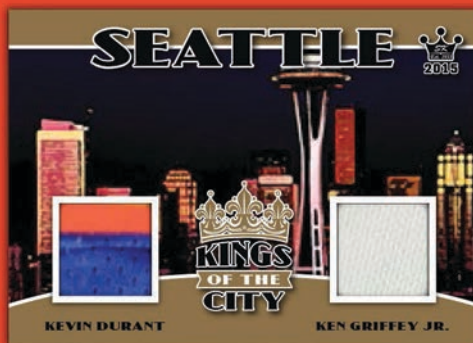

RETIRED NUMBERS SIGNATURES: FEATURING THOSE PLAYERS WHOSE ON THE FIELD GREATNESS RESULTED IN THEIR TEAM RETIRING THEIR NUMBER IN THE ULTIMATE HONOR.

BUYBACK SIGNATURES: FEATURE ON-CARD AUTOGRAPHS ON ACTUAL PREVIOUSLY RELEASED SPORTKINGS BASE CARDS.

ACTUAL ON-CARD AUTOGRAPHS!

RARE MINI BASE CARDS!!

ONLY 225 NUMBERED 12-BOX CASES PRODUCED!

SPORT KINGS GUM

INCLUDING SEVEN DIFFERENT MEMORABILIA SUBSETS
FEATURING SOME CARDS WITH UP TO 4 PIECES OF PREMIUM MEMORABILIA!!