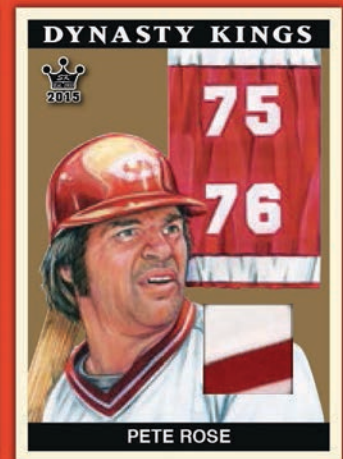

RETIRED NUMBERS SIGNATURES: FEATURING THOSE PLAYERS WHOSE ON THE FIELD GREATNESS RESULTED IN THEIR TEAM RETIRING THEIR NUMBER IN THE ULTIMATE HONOR.

BUYBACK SIGNATURES: FEATURE ON-CARD AUTOGRAPHS ON ACTUAL PREVIOUSLY RELEASED SPORTKINGS BASE CARDS.

ACTUAL ON-CARD AUTOGRAPHS!

RARE MINI BASE CARDS!!

ONLY 225 NUMBERED 12-BOX CASES PRODUCED!

SPORT KINGS GUM

INCLUDING SEVEN DIFFERENT MEMORABILIA SUBSETS
FEATURING SOME CARDS WITH UP TO 4 PIECES OF PREMIUM MEMORABILIA!!