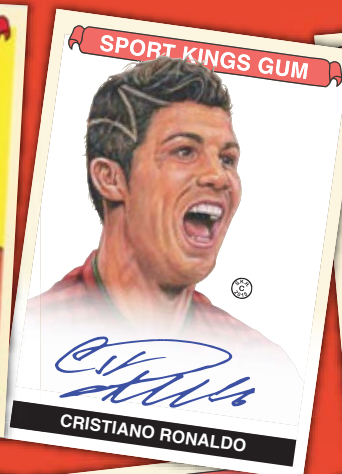

ACTUAL ON-CARD AUTOGRAPHS!