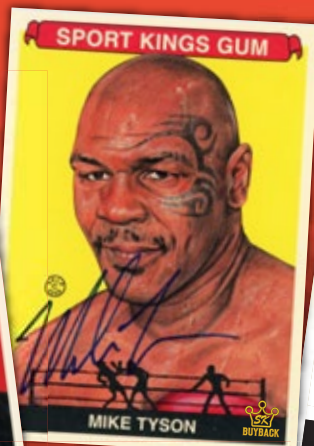

LOOK FOR:

BASE CARDS: ONE HUNDRED ELITE SUBJECTS INCLUDING THE LUMINARIES OF SPORT INCLUDING THE MOST ICONIC OF ALL ATHLETES, BABE RUTH.

RARE MINI PARALLEL BASE CARDS: ONE HUNDRED ELITE SUBJECTS INCLUDING THE LUMINARIES OF SPORT INCLUDING THE MOST ICONIC OF ALL ATHLETES, BABE RUTH.

SPORTKINGS SIGNATURES: SOME OF SPORT'S BEST AND BRIGHTEST, FEATURING A BRAND NEW FRESH ARTWORK DESIGN.

AUTOGRAPHED MEMORABILIA CARDS: FEATURING ACTUAL GAME WORN MEMORABILIA OF ELITE PERSONALITIES.

DYNASTY KING AUTOGRAPHS: FEATURING THOSE PLAYERS WHO WERE CRITICAL MEMBERS OF ELITE SPORTS DYNASTIES.

RETIRED NUMBERS SIGNATURES: FEATURING THOSE PLAYERS WHOSE ON THE FIELD GREATNESS RESULTED IN THEIR TEAM RETIRING THEIR NUMBER IN THE ULTIMATE HONOR.

BUYBACK SIGNATURES: FEATURE ON-CARD AUTOGRAPHS ON ACTUAL PREVIOUSLY RELEASED SPORTKINGS BASE CARDS.

ACTUAL ON-CARD AUTOGRAPHS!

RARE MINI BASE CARDS!!

ONLY 225 NUMBERED 12-BOX CASES PRODUCED!

SPORT KINGS GUM

INCLUDING SEVEN DIFFERENT MEMORABILIA SUBSETS
FEATURING SOME CARDS WITH UP TO 4 PIECES OF PREMIUM MEMORABILIA!!