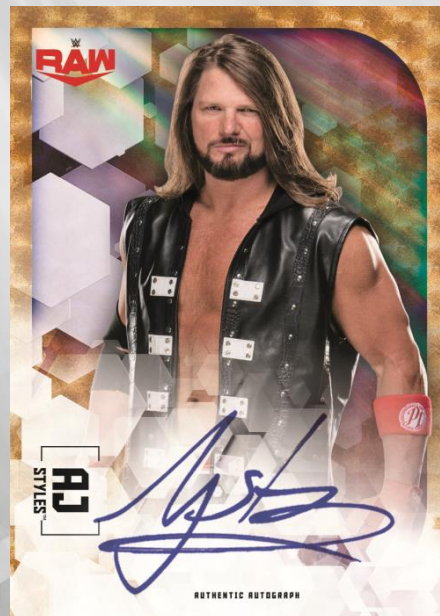

TOPPS WWE CHROME

After a 5-year hiatus, Topps WWE® Chrome
Makes Its Highly-Anticipated Return with Fresh
Designs & Exciting New Content!

Look for 100 base cards & 3 insert sets to collect.

2 autographs per box!

Roster Autograph Card

**Topps *WWE*® Chrome
available June 2020!**

TOPPS WWE CHROME

BASE CARDS

100 ROSTER cards featuring Superstars from *Raw*®, *SmackDown*®, *NXT*® and *NXT*® UK!

Parallels include:

- Refractor – 1 per pack
- Green Refractor – numbered to 99
- Gold Refractor – numbered to 50
- Orange Refractor – numbered to 25
- Black Refractor – numbered to 10
- Red Refractor – numbered to 5
- SuperFractor – numbered 1/1

Base Card

TOPPS WWE CHROME

INSERT CARDS

Look for insert sets to collect!

Shocking Wins – Celebrating the biggest upsets in sports entertainment history!

Big Legends – Spotighting Legends throughout WWE's history

Fantasy Matchups – Highlighting fantasy matches that never took place in a WWE® ring

Shocking Wins Card

Parallels include:

- Green Refractor – numbered to 99
- Gold Refractor – numbered to 50
- Orange Refractor – numbered to 25
- Black Refractor – numbered to 10
- Red Refractor – numbered to 5
- SuperFractor – numbered to 1