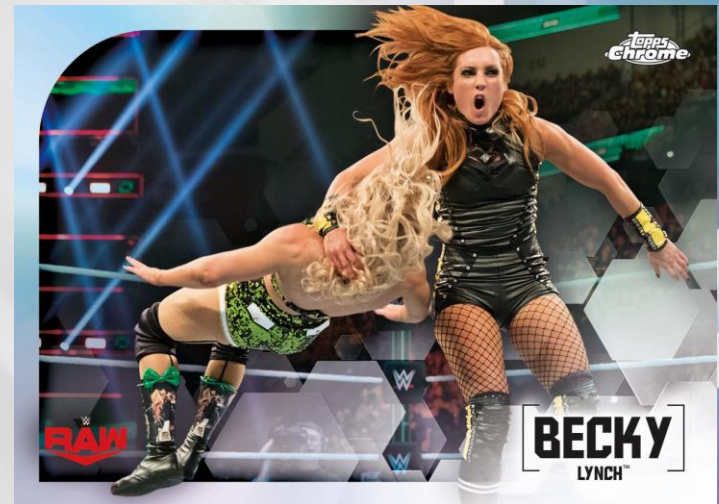

TOPPS WWE CHROME

After a 5-year hiatus, Topps WWE® Chrome
Makes Its Highly-Anticipated Return with Fresh
Designs & Exciting New Content!

Look for 100 base cards & 3 insert sets to collect.

2 autographs per box!

Roster Autograph Card

**Topps *WWE*® Chrome
available June 2020!**

TOPPS WWE CHROME

BASE CARDS

100 ROSTER cards featuring Superstars from *Raw*®, *SmackDown*®, *NXT*® and *NXT*® UK!

Parallels include:

- Refractor – 1 per pack
- Green Refractor – numbered to 99
- Gold Refractor – numbered to 50
- Orange Refractor – numbered to 25
- Black Refractor – numbered to 10
- Red Refractor – numbered to 5
- SuperFractor – numbered 1/1

Base Card

TOPPS WWE CHROME

INSERT CARDS

Look for insert sets to collect!

Shocking Wins – Celebrating the biggest upsets in sports entertainment history!

Big Legends – Spotighting Legends throughout WWE's history

Fantasy Matchups – Highlighting fantasy matches that never took place in a WWE® ring

Shocking Wins Card

Parallels include:

- Green Refractor – numbered to 99
- Gold Refractor – numbered to 50
- Orange Refractor – numbered to 25
- Black Refractor – numbered to 10
- Red Refractor – numbered to 5
- SuperFractor – numbered to 1