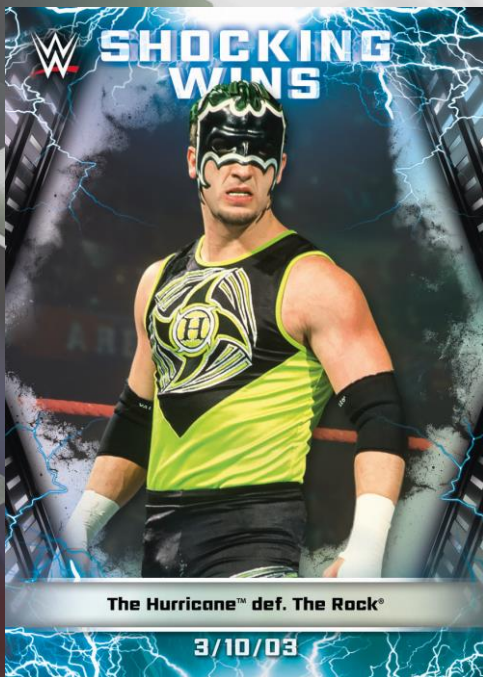

TOPPS WWE CHROME

After a 5-year hiatus, Topps WWE® Chrome
Makes Its Highly-Anticipated Return with Fresh
Designs & Exciting New Content!

Look for 100 base cards & 3 insert sets to collect.

2 autographs per box!

Roster Autograph Card

**Topps *WWE*® Chrome
available June 2020!**

TOPPS WWE CHROME

BASE CARDS

100 ROSTER cards featuring Superstars from *Raw*®, *SmackDown*®, *NXT*® and *NXT*® UK!

Parallels include:

- Refractor – 1 per pack
- Green Refractor – numbered to 99
- Gold Refractor – numbered to 50
- Orange Refractor – numbered to 25
- Black Refractor – numbered to 10
- Red Refractor – numbered to 5
- SuperFractor – numbered 1/1

Base Card

TOPPS WWE CHROME

INSERT CARDS

Look for insert sets to collect!

Shocking Wins – Celebrating the biggest upsets in sports entertainment history!

Big Legends – Spotighting Legends throughout WWE's history

Fantasy Matchups – Highlighting fantasy matches that never took place in a WWE® ring

Shocking Wins Card

Parallels include:

- Green Refractor – numbered to 99
- Gold Refractor – numbered to 50
- Orange Refractor – numbered to 25
- Black Refractor – numbered to 10
- Red Refractor – numbered to 5
- SuperFractor – numbered to 1