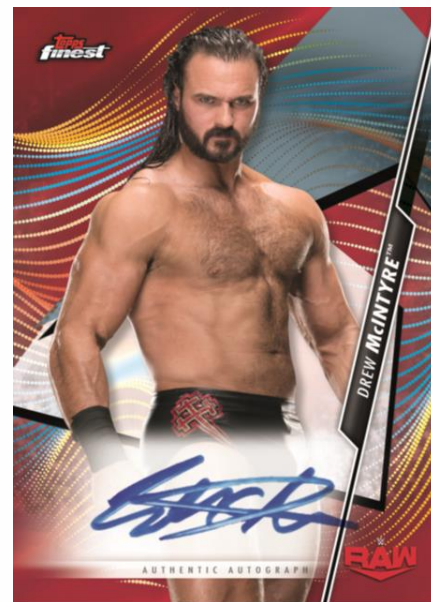

2020 TOPPS

TOPPS
finest

WWE® FINEST

AUTOGRAPHS

Featuring Autographs from Top WWE and NXT Superstars!

2 Autographs per master box guaranteed!

Finest Autograph Parallels Include:

Green Refractor Parallel – numbered to 99

Orange Refractor Parallel – numbered to 50

Black Refractor – numbered to 25

Gold Refractor Parallel – numbered to 10

Red Refractor Parallel – numbered to 5

SuperFractor Parallel – numbered 1/1

Autograph Red Parallel Card