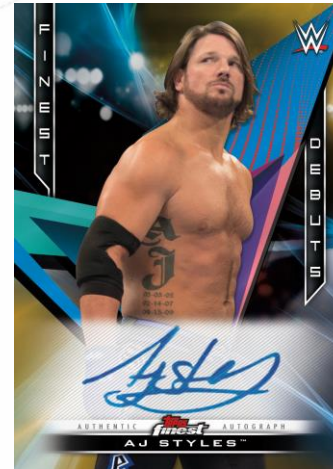

2020 TOPPS

TOPPS
finest

WWE® FINEST

AUTOGRAPHS

Collect all the autograph variations of the insert cards!

FINEST TAG TEAMS AUTOGRAPH

DECADE'S DEBUTS

DECADE'S SUPERSTARS

DECADE'S RETURNS

Autographed Insert Parallels include:
Gold Refractor Parallel – numbered to 25
Red Refractor Parallel – numbered to 5
SuperFractor Parallel – numbered 1/1

**Available
September 2020!**

Decade's Finest Debuts
Autograph Gold Parallel Card