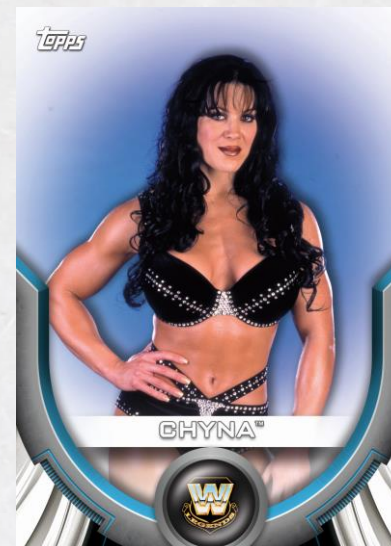

Insert - Roster Card