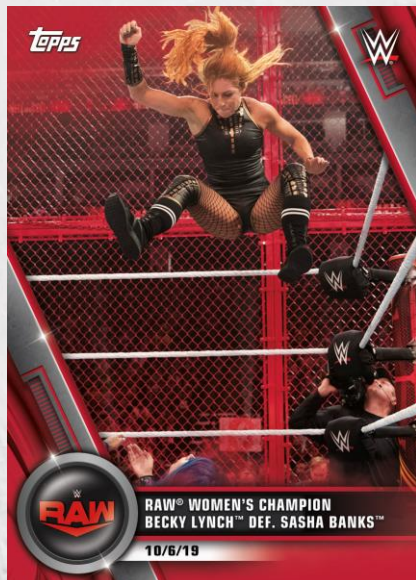

2020 WWE WOMEN'S DIVISION

Topps WWE Women's Division is back and better than ever! Highlighting the talented women of WWE, 2020's set features even more great matches and moments, new autograph book cards, and more!

2 hits per box with one autograph guaranteed!

Available October 2020!

Base Card – Red Parallel

Four Horsewomen of WWE Book Card

2020 WWE WOMEN'S DIVISION

BASE AND INSERT CARDS

BASE CARDS

Highlighting the greatest Women's Division matches & moments.