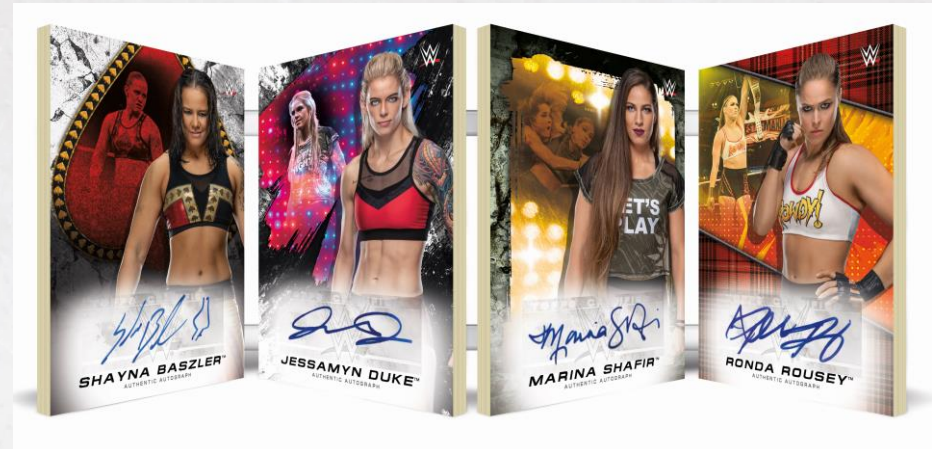

Four Horsewomen of MMA Book Card