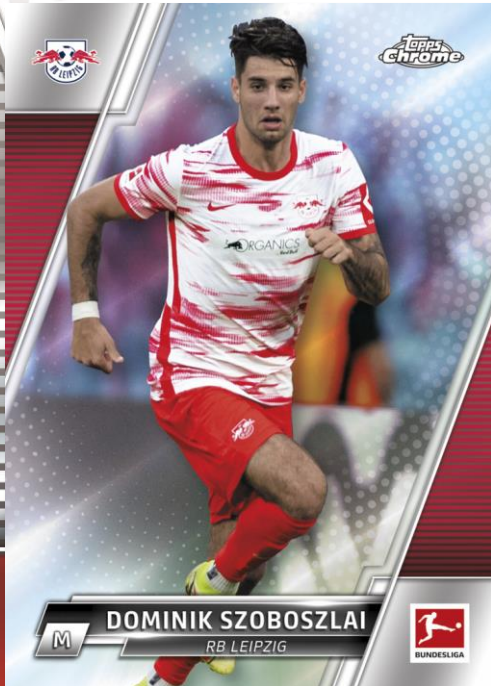

2021/22 TOPPS CHROME- BUNDESLIGA

BASE CARDS BASE SET

Featuring 100 top players from the 2021/22 Bundesliga season:

Base Card

- Refractor: 1:3 packs.
- B&W RayWave Refractor Parallel: 1:4 **LITE ONLY**
- Magenta Refractor Parallel: sequentially numbered to 399.
- Magenta Wave Refractor Parallel: sequentially numbered to 399.
- Purple Refractor Parallel: sequentially numbered to 299.
- Purple Wave Refractor Parallel: sequentially numbered to 299.
- Aqua Bubble Refractor Parallel: sequentially numbered to 275.
- X-Fractor Refractor Parallel: sequentially numbered to 250.
- Prism Refractor Parallel: sequentially numbered to 199.
- Blue Refractor Parallel: sequentially numbered to 150.
- Blue Wave Refractor Parallel: sequentially numbered to 150.
- Green Refractor Parallel: sequentially numbered to 99.
- Green Wave Refractor Parallel: sequentially numbered to 99.
- Pink Refractor Parallel: sequentially numbered to 75.
- Pink Wave Refractor Parallel: sequentially numbered to 75.
- Gold Refractor Parallel: sequentially numbered to 50.
- Gold Wave Refractor Parallel: sequentially numbered to 50.
- Orange Refractor Parallel: sequentially numbered to 25.
- Red Refractor Parallel: sequentially numbered to 10.
- SuperFractor Parallel: numbered 1/1.