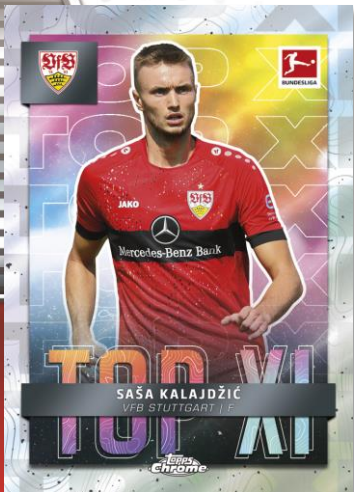

2021/22 TOPPS CHROME- BUNDESLIGA

The legendary Topps Chrome – Bundesliga collection is back. Get all the stars of the Bundesliga, and find desired autographs of top players such Bellingham, Haaland or Lewandowski. Can you find base card parallels of BVB’s young guns Moukoko and Reyna? Are you one of the lucky collectors to find one of Alphonso Davies’s or Erling Haaland’s signed Chrome Autograph cards? Topps Chrome – Bundesliga will once again highlight all the best young players of the Bundesliga in a special insert named Heroes of Tomorrow. Bundesliga’s hottest future stars such as Musiala, Burkardt, Vranckx and Koné are all ready to be found...

The complete collection includes 100 base cards, 70+ base card autograph variations, and 50 inserts including Golden Generation, Heroes of Tomorrow, the popular TOP XI featuring the best players of the Bundesliga, and limited short prints of the DFL Supercup Trophy, the Bundesliga Trophy, and the official Derbystar Matchball of the Bundesliga. Randomly-inserted autograph cards can be found in select 2021/22 Topps Chrome – Bundesliga boxes!

4 exclusive B&W RayWave Refractor Parallels will fall in every box. Exclusive B&W RayWave Refractor Autograph Parallels will fall every 1:20 Boxes.

Hobby LITE ONLY

2021/22 Topps Chrome – Bundesliga will be available in stores in April 2022!

TOP XI