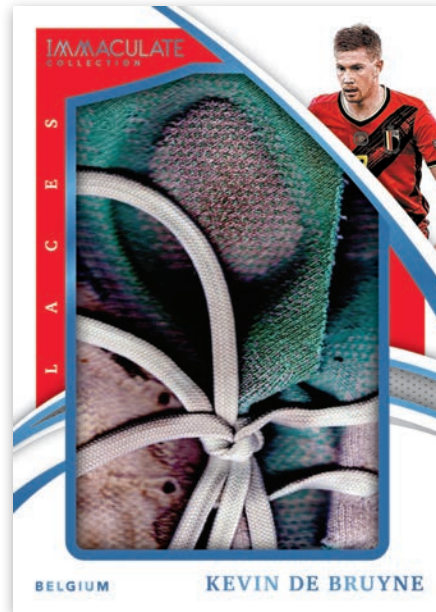

Card images are solely for the purpose of design display.

LACES

Returning in this edition of Immaculate Collection Soccer, Laces brings a new twist to soccer memorabilia cards and focuses on the part of the shoe that really ties everything together. These unique cards are rare (one-of-one) but will easily be the highlight of a collection!