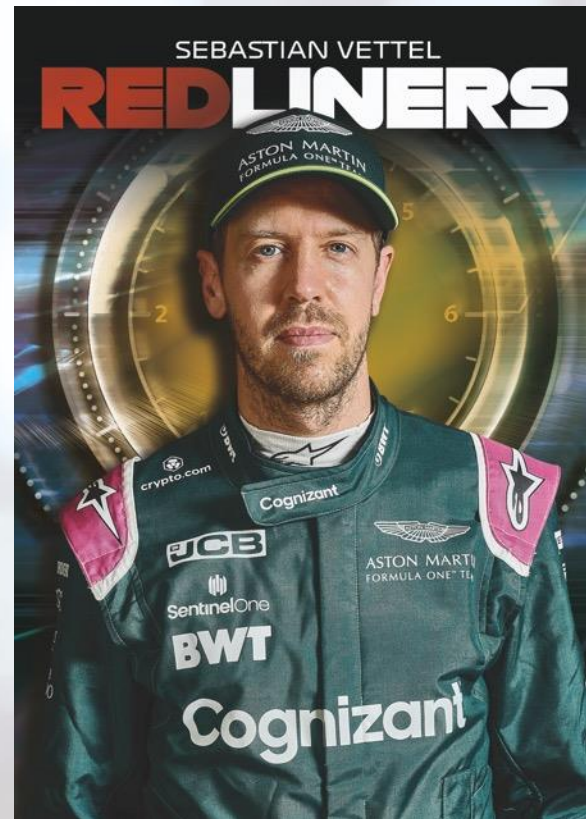

Redliners Insert Card