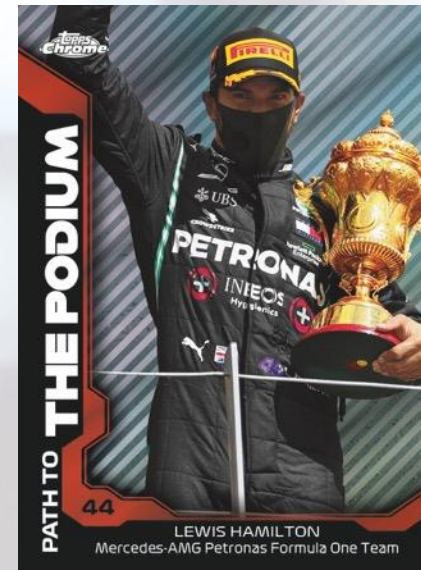

Path to the Podium Insert Card