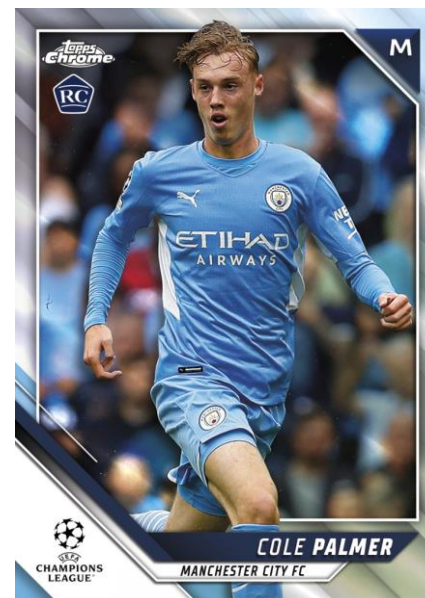

- Refractor Parallel: 1:3 packs.
- B&W Ray Wave Parallel: 1:4 Packs – **Hobby Lite Only**
- Speckle Refractor Parallel: 1:9 Packs – **Hobby Only**
- Silver Mini Diamond Parallel: sequentially #'d to 275.
- Purple Refractor Parallel: sequentially #'d to 250.
- Purple Mini Diamond Parallel: sequentially #'d to 250. – **Hobby Only**
- Night Vision Refractor Parallel: sequentially #'d to 225. – **Hobby Only**
- Aqua Refractor Parallel: sequentially #'d to 199.
- Aqua Wave Refractor Parallel: sequentially #'d to 199. – **Hobby Only**
- Pink Refractor Parallel: sequentially #'d to 175.
- Pink Mini Diamond Parallel: sequentially #'d to 175. – **Hobby Only**
- Blue Refractor Parallel: sequentially #'d to 150.
- Rose Gold Refractor Parallel: sequentially #'d to 150.
- Rose Gold Mini Diamond Refractor Parallel: sequentially #'d to 125. – **Hobby Only**
- Neon Green Wave Parallel: sequentially #'d to 99. – **Hobby Only**
- Neon Green Refractor Parallel: sequentially #'d to 99.
- Blue Wave Refractor Parallel: sequentially #'d to 75. – **Hobby Only**
- Blue & Gold Starball Parallel: sequentially #'d to 75.
- Gold Mini Diamond Parallel: sequentially #'d to 50. – **Hobby Only**
- Gold Refractor Parallel: sequentially #'d to 50.
- Black & Gold Starball Parallel: sequentially #'d to 30.
- Orange Refractor Parallel: sequentially #'d to 25.
- Red Refractor Parallel: sequentially #'d to 10.
- Red Wave Refractor Parallel: sequentially #'d to 5.
- SuperFractor Parallel: #'d 1/1.