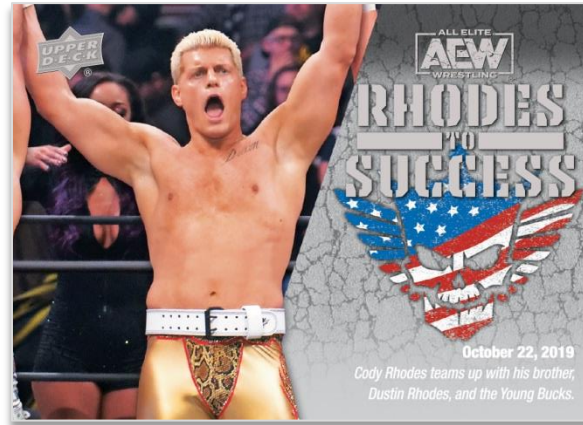

RHODES TO SUCCESS

Regular

CONFIGURATION

8 Cards per Pack - 16 Packs per Box

BOX BREAK (on average)

16

Base Set - Gold Parallel Cards

16

Regular Main Features, Rhodes to Success and/or Top Rope Insert Cards

5

Base Set - Pyro Parallel Cards

4

UD Canvas® Insert Cards (including SP's)

3

Main Features, Rhodes to Success and/or Top Rope - Silver Parallel Insert Cards

2

Serially-#'d and/or Dynamite Base Set Parallel Cards

1

Base Set - Finisher/Callout/1st Edition Parallel Card