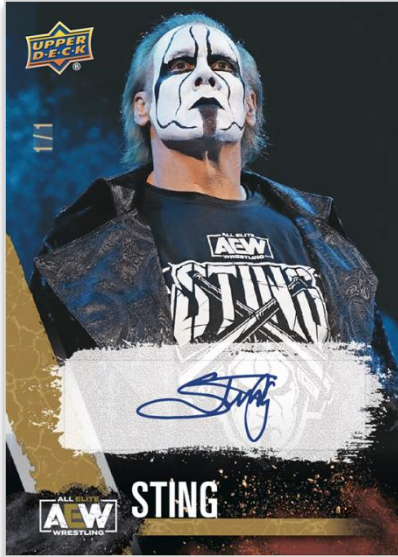

Hobby

2021 AEW

BASE SET WRESTLERS
Gold Auto Parallel

BASE SET WRESTLERS
Gold Memorabilia Parallel

UD CANVAS SP'S

The 100-card **Base Set** consists of four subsets - Wrestlers, Tag Teams, Crew and AEW Magazine - and features the top wrestlers in AEW today:

Collect multiple parallels, highlighted by the Black (#'d 1-of-1) parallel, the Pyro, Dynamite and Gold auto parallels (all #'d to 25 or less), and the Mat Red (#'d to 50 or less) memorabilia parallel.

SHADOW BOX CARDS!

WEDNESDAY IN ACTION

MAIN FEATURES

Black Parallel

TOP ROPE

Black Parallel

Collect five more intriguing insert sets:

Wednesday in Action