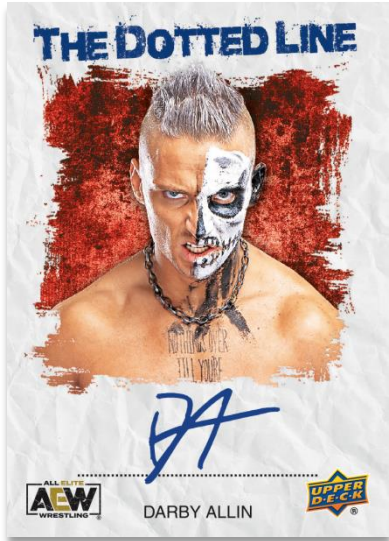

Hobby

2021 AEW

BASE SET WRESTLERS
Gold Auto Parallel

BASE SET WRESTLERS
Gold Memorabilia Parallel

UD CANVAS SP'S

The 100-card **Base Set** consists of four subsets - Wrestlers, Tag Teams, Crew and AEW Magazine - and features the top wrestlers in AEW today:

SHADOW BOX CARDS!

WEDNESDAY IN ACTION

MAIN FEATURES

Black Parallel

TOP ROPE

Black Parallel

Collect five more intriguing insert sets:

Wednesday in Action

Fans and collectors alike will be chasing after these thick Shadow Box cards featuring the top individual wrestlers and tag teams!

Main Features

This set features all of the top wrestlers in the set (with tag team wrestlers separated). Collect up to four parallels, including the serially-numbered Green (#'d to 199), Red (#'d to 50), Purple (#'d to 25) and Black (#'d 1-of-1) parallels.

Top Rope

A collection featuring wrestlers using the top rope during a match. Look for Silver, Red (#'d to 50) and Black (#'d 1-of-1) parallels of this high-flying set!

(Cont.)

THE DOTTED LINE

The Dotted Line