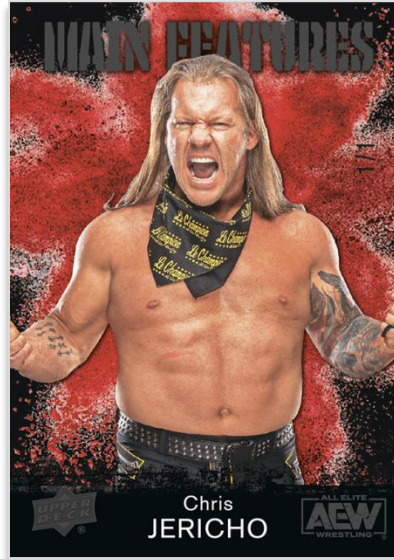

Hobby

2021 AEW

BASE SET WRESTLERS
Gold Auto Parallel

BASE SET WRESTLERS
Gold Memorabilia Parallel

UD CANVAS SP'S

The 100-card **Base Set** consists of four subsets - Wrestlers, Tag Teams, Crew and AEW Magazine - and features the top wrestlers in AEW today:

Darby Allin, Dr. Britt Baker D.M.D. (Women's World Champion*), Tay Conti, Chris Jericho, Miro (TNT Champion*), Jon Moxley, Kenny Omega (Men's World Champion*), Cody Rhodes, Nyla Rose, Hikaru Shida, Sting, Young Bucks (World Tag Team Champions*) and many more!

Collect multiple parallels, highlighted by the Black (#'d 1-of-1) parallel, the Pyro, Dynamite and Gold auto parallels (all #'d to 25 or less), and the Mat Red (#'d to 50 or less) memorabilia parallel.

SHADOW BOX CARDS!

WEDNESDAY IN ACTION

MAIN FEATURES

Black Parallel

TOP ROPE

Black Parallel

Collect five more intriguing insert sets:

Wednesday in Action