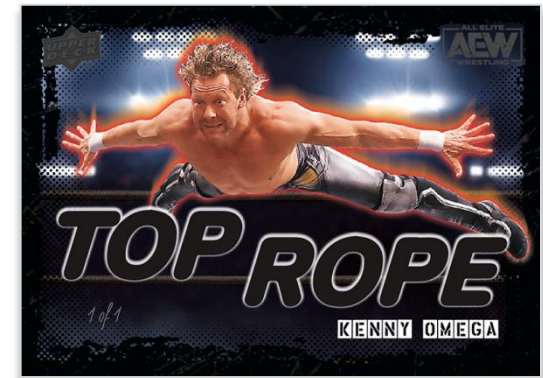

SHADOW BOX CARDS!

WEDNESDAY IN ACTION

MAIN FEATURES

Black Parallel

TOP ROPE

Black Parallel

Collect five more intriguing insert sets:

Wednesday in Action

Fans and collectors alike will be chasing after these thick Shadow Box cards featuring the top individual wrestlers and tag teams!

Main Features

This set features all of the top wrestlers in the set (with tag team wrestlers separated). Collect up to four parallels, including the serially-numbered Green (#'d to 199), Red (#'d to 50), Purple (#'d to 25) and Black (#'d 1-of-1) parallels.

Top Rope

A collection featuring wrestlers using the top rope during a match. Look for Silver, Red (#'d to 50) and Black (#'d 1-of-1) parallels of this high-flying set!

(Cont.)

THE DOTTED LINE

The Dotted Line