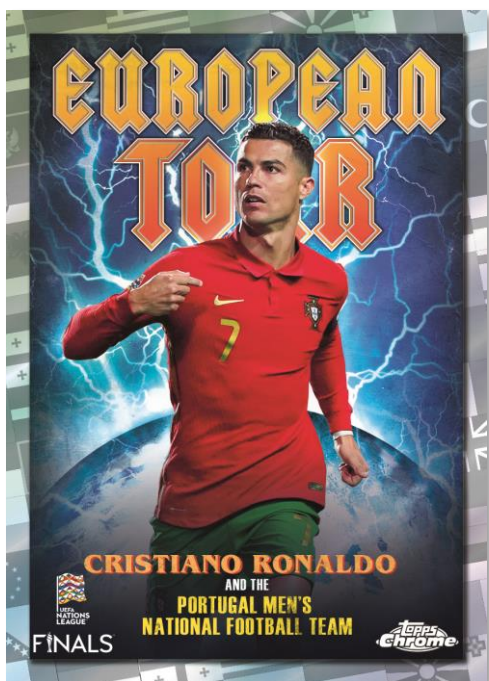

FINALS

2022 TOPPS CHROME:

ROAD TO UEFA NATIONS LEAGUE FINALS

INSERT CARDS

European Tour

Base Card Image Variations

- Aqua Refractor Parallel: sequentially #'d to 199.
- Gold Refractor: sequentially #'d to 50.
- Orange Refractor Parallel: sequentially #'d to 25.
- Red Refractor Parallel: sequentially #'d to 5.
- SuperFractor Parallel: numbered #'d 1-of-1.

European Tour – 1:18 Packs

- Aqua Refractor Parallel: sequentially #'d to 199.
- Gold Refractor: sequentially #'d to 50.
- Orange Refractor Parallel: sequentially #'d to 25.
- Red Refractor Parallel: sequentially #'d to 5.
- SuperFractor Parallel: numbered #'d 1-of-1.