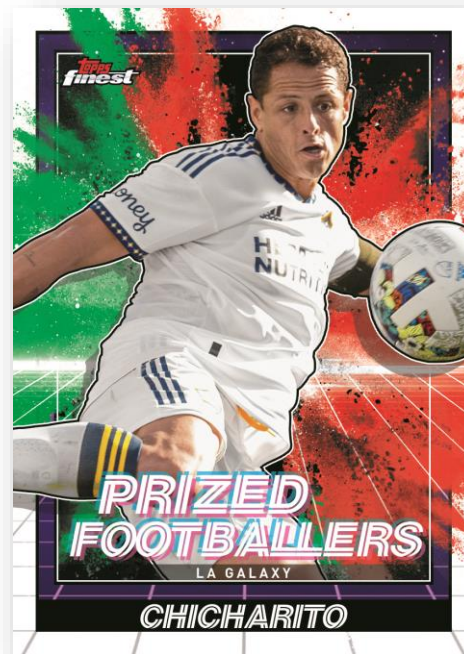

TOPPS finest 2022 TOPPS FINEST MAJOR LEAGUE SOCCER

INSERT CARDS

Prized Footballers – 1:3 Packs

A modern mainstay of the Finest soccer portfolio, Prized Footballers highlights top talents that take over the pitch night to night.

- Gold Refractor Parallel: sequentially #’d to 50.
- Red Refractor Parallel: sequentially #’d to 5.
- SuperFractor Parallel: sequentially #’d 1-of-1.

Prized Footballers Fusion Variations – 1 Per Case

- Yellow/Red Parallel
- Blue/Red Parallel: sequentially #’d to 45.
- Orange/Red Parallel
- Green/Red Parallel: sequentially #’d to 25.
- Pink/Red Parallel
- Red/Red Parallel: sequentially #’d to 5.
- Black/Gold Parallel
- Rose Gold/Gold Parallel: sequentially #’d 1-of-1

**Prized Footballers
Green/Red Fusion Variation**