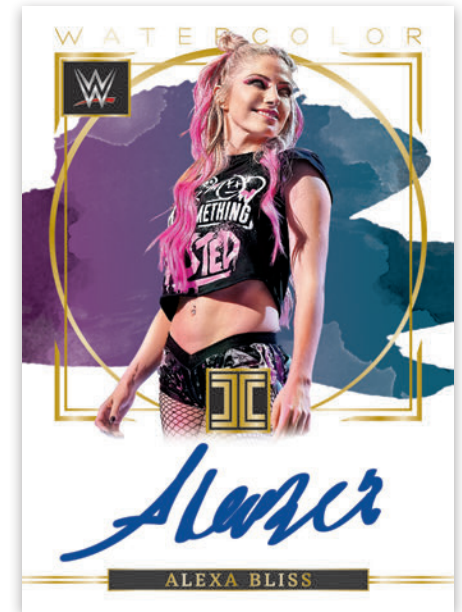

PANINI

Card images are solely for the purpose of design display.

**IMPECCABLE HALL OF FAME
SIGNATURE**

Card images are solely for the purpose of design display.

ILLUSTRIOUS INK PLATINUM

Card images are solely for the purpose of design display.

WATERCOLOR SIGNATURES GOLD

Plenty of autograph sets available to collect that feature some of the top stars and legends in WWE history!

Card images are solely for the purpose of design display.

**ELEGANCE MEMORABILIA
AUTOGRAPHS SILVER**

Card images are solely for the purpose of design display.

IMPECCABLE JUMBO MEMORABILIA

Card images are solely for the purpose of design display.

**ELEGANCE JUMBO MEMORABILIA
AUTOGRAPHS AMETHYST**

Look for exciting sets that feature on-card autographed memorabilia, jumbo memorabilia, and on-card autographs on metal!