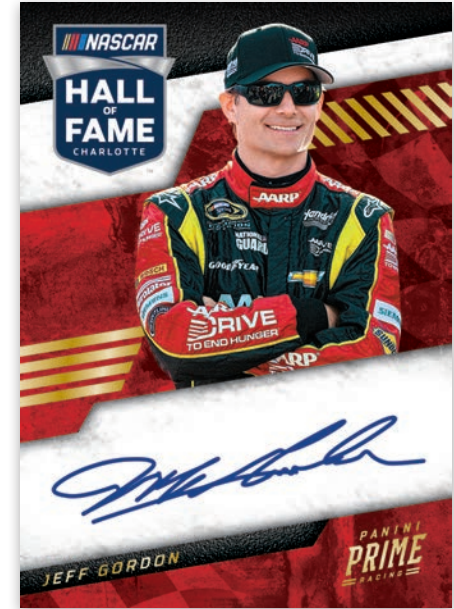

NASCAR

Card images are solely for the purpose of design display.

BASE

Find 4 different base cards including Base, Hall of Fame, Champions, and Trackside Collection.

Card images are solely for the purpose of design display.

RACE USED FIRESUITS

Look for single, double, triple, and quad swatch cards featuring tire, sheet metal, or firesuit!

Card images are solely for the purpose of design display.

NAMES TIRES

Hunt for the Names and Nicknames memorabilia sets featuring a die-cut swatch window that spells out the driver's name!

Card images are solely for the purpose of design display.

**PRIME SIGNATURES
HOLO PLATINUM BLUE**

Card images are solely for the purpose of design display.

**DUAL PRIME SIGNATURES
HOLO SILVER**

Card images are solely for the purpose of design display.

**HALL OF FAME SIGNATURES
HOLO GOLD**

Collect your favorite drivers' autographs and parallels in this star-studded checklist.

What could be better than one autograph? Find dual autographs that pair autographs of a legend and a current star, teammates, champions, and other combinations on one card!