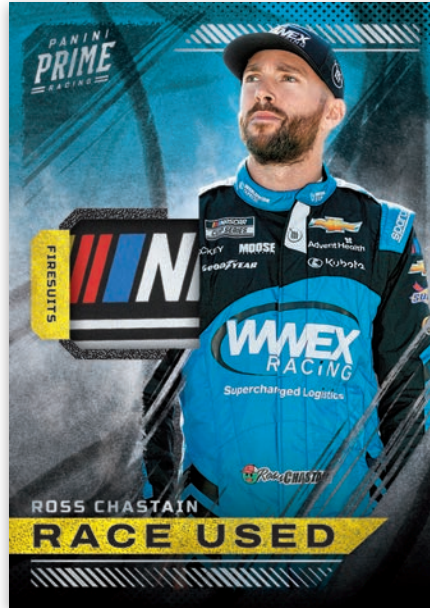

NASCAR

Card images are solely for the purpose of design display.

BASE

Find 4 different base cards including Base, Hall of Fame, Champions, and Trackside Collection.

Card images are solely for the purpose of design display.

RACE USED FIRESUITS

Look for single, double, triple, and quad swatch cards featuring tire, sheet metal, or firesuit!

Card images are solely for the purpose of design display.

NAMES TIRES

Hunt for the Names and Nicknames memorabilia sets featuring a die-cut swatch window that spells out the driver's name!

BOX BREAK

- 1 BASE OR BASE PARALLEL
- 3 AUTOGRAPHS
- 3 MEMORABILIA

SELLING POINTS

- Prime is back! Just like an old racetrack, this fan favorite returns to the lineup and is full of surprises.
- Find autographs of top stars, Hall of Fame drivers, and rising rookies!
- Search for oversized patches of your favorite drivers in Prime Jumbo numbered as low as 1!
- Look for memorabilia cards containing up to 4 swatches of tire, firesuit, and sheet metal!
- Unwrap 3 autos and 3 memorabilia cards per box, on average!