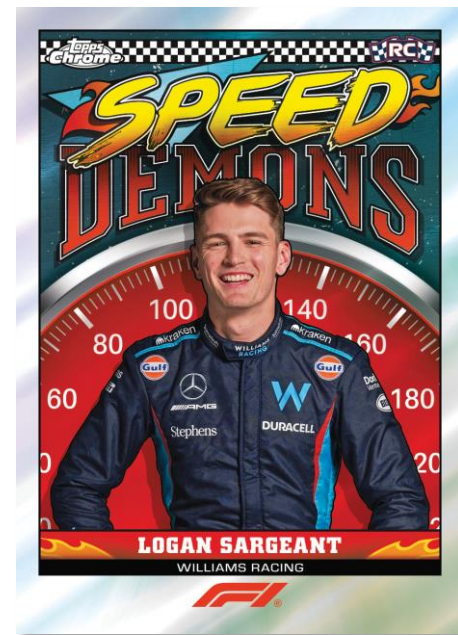

Speed Demons

Available in Hobby shops February 2024!