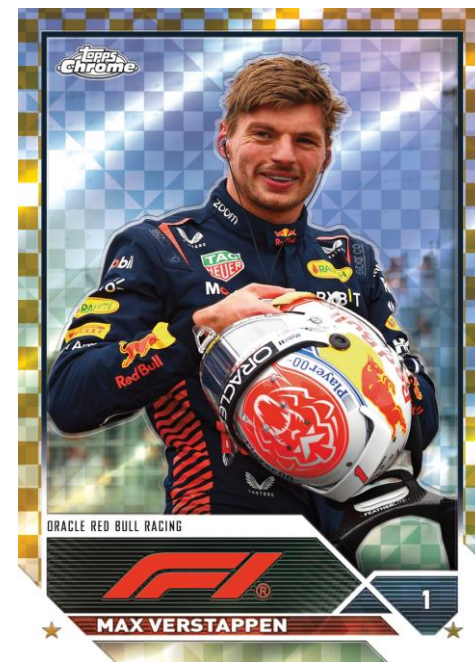

Base – Gold Checker Flag Refractor

Base Set Image Variations – Limited