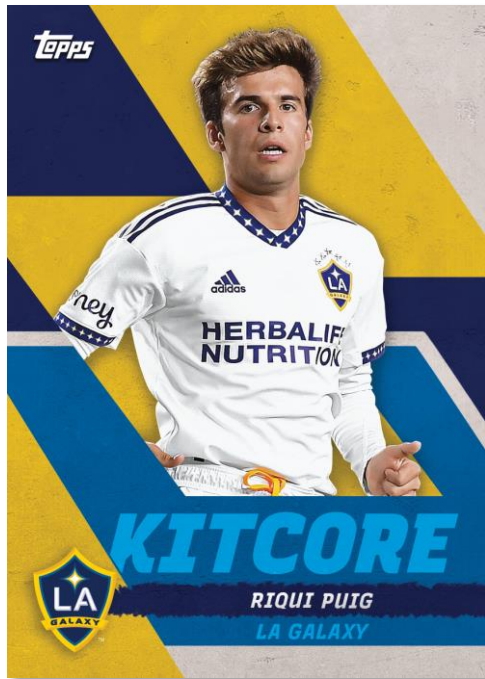

2023 TOPPS MAJOR LEAGUE SOCCER

INSERT CARDS

Kitcore

Big City Strikers – 1:144 Packs

Collect 20 cards showcasing the league's top goalscorers and the cities they represent!

- Orange Parallel: sequentially #’d to 25. **Hobby Exclusive**
- Red Parallel: sequentially #’d to 10.
- Black Parallel: numbered #’d 1-of-1.

Kitcore – 1:6 Packs **NEW!**

The beauty and aesthetic of MLS's various kits have been on full display recently, and we want to give an extra special spotlight to those kits that really capture our hearts and eyes!

- Orange Parallel: sequentially #’d to 25. **Hobby Exclusive**
- Red Parallel: sequentially #’d to 10.
- Black Parallel: numbered #’d 1-of-1.

Topps 1983 Futbol – 1:4 Packs **NEW!**

A soccer twist on the classic Topps 1983 Football design, find your favorite players from across the league on this beautiful retro set.

- Orange Parallel: sequentially #’d to 25. **Hobby Exclusive**
- Red Parallel: sequentially #’d to 10.
- Black Parallel: numbered #’d 1-of-1.