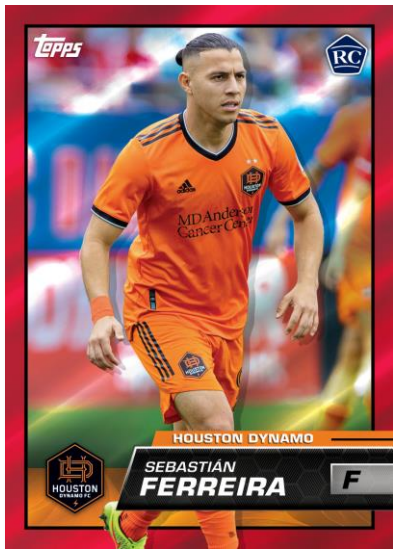

Base Card – Red Foil Parallel

**Find 3 Relic or Autograph Cards  
Per Box!**

Collect top MLS rookies and stars in  
the 200-card Base Set!

Available in Hobby shops  
everywhere Summer 2023!

MLS Relic Autograph Black Parallel