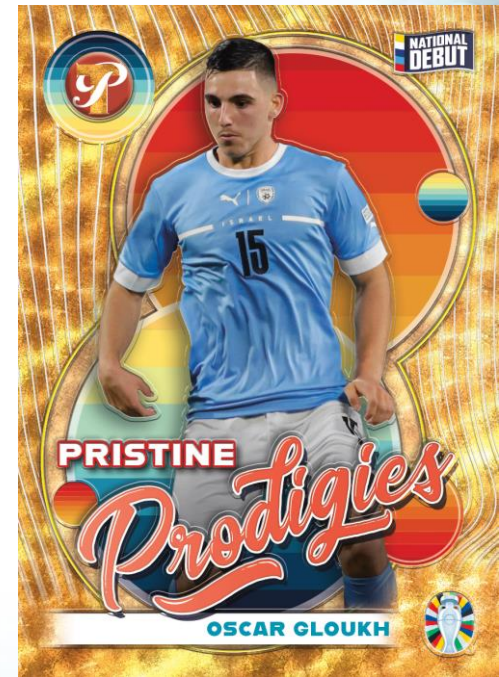

2023 TOPPS PRISTINE - ROAD TO EURO 2024™

The revival of Topps Pristine continues!

Topps is excited to announce the launch of Topps Pristine Road to Euro 2024™, showcasing Europe's flawless footballers on ultra modern and clean designs.

This exciting configuration is a box breaker's dream, with a unique 6 tri-packs per box! Each tri-pack contains 10 cards. Look for encased Pristine Parallels, encased Pristine Autographs, rare autograph relics and all-new inserts giving you the best the brand has to offer!

3 Autographs or Autograph Relics Per Box!

Base

Pristine Prodigies –
Superfractor

2023 TOPPS PRISTINE - ROAD TO EURO 2024™

BASE SET

Collect all 200 Base Set cards! Look for veterans, legends and debutants.

Base –
Pristine Red Parallel

Base Set

- Refractor Parallel: 1:1 packs.
- Pristine Parallels:
 - Pristine Blue Parallel: #'d to to 75. Encased.
 - Pristine Gold Parallel: #'d to to 50. Encased.
 - Pristine Orange Parallel: #'d to to 25. Encased.
 - Pristine Pink Parallel: #'d to to 15. Encased.
 - Pristine Red Refractor Parallel: #'d to to 5. Encased.
 - Pristine Black Refractor Parallel: #'d to to 1. Encased.
- Green Refractor Parallel: #'d to 125.
- Purple Refractor Parallel: #'d to 99.
- Blue Refractor Parallel: #'d to 75.
- Gold Refractor Parallel: #'d to 50.
- Orange Refractor Parallel: #'d to 25.
- Red Refractor Parallel: #'d to 5.
- SuperRefractor Parallel: #'d 1/1.