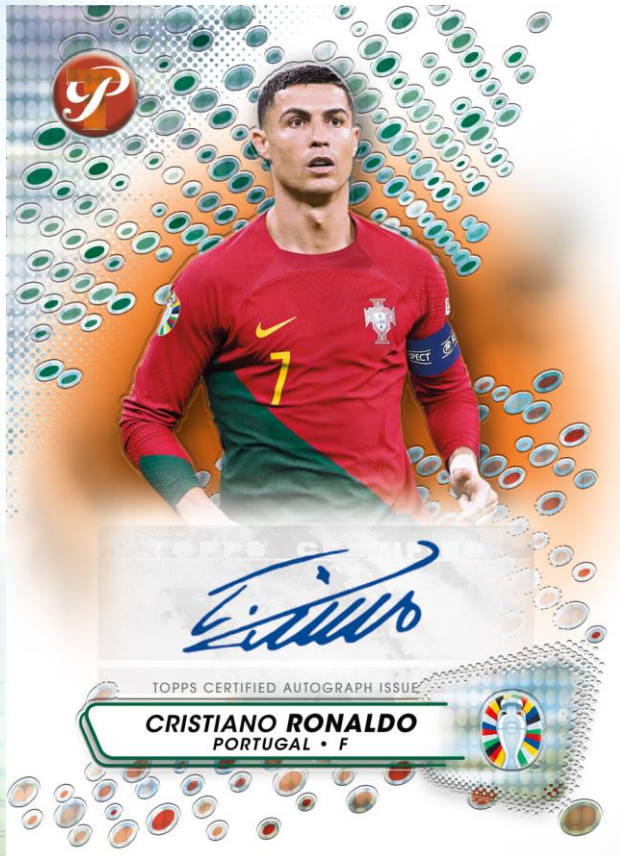

Iconic XI - #'d to 50

- Red Refractor Parallel: #'d to 5.
- SuperFractor Parallel: #'d 1/1.

Marvelous Moments

Inevitable

2023 TOPPS PRISTINE - ROAD TO EURO 2024™

AUTOGRAPH CARDS

Pristine Autographs – Orange Parallel