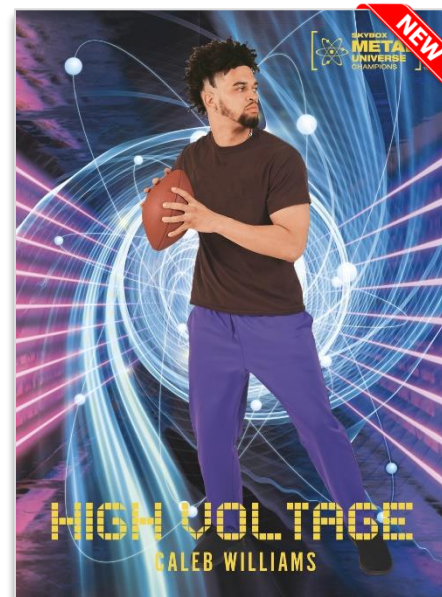

BASE SET
Regular

ALL-MILLENNIUM
Auto Parallel

FRESH FOUNDATION
Blue PMG Parallel

The base set consists of 100 regular cards - each sporting a unique background design provided by the team that created the original 1997-98 Metal Universe set - and 50 high-series **All-Millennium** cards (a new name and design for the high-series subset).

The parallel lineup is deep and full of chase cards, highlighted by the coveted Silver Auto, Gold Auto (low-#’d) and serially-#’d **Precious Metal Gems (PMG)** parallels: Red, Blue, Green and Gold (#’d 1-of-1). Additionally, there are three **all-new** & serially-#’d Light FX parallels: Bronze FX, Pink FX and Orange FX!

The checklist for this popular insert features only top prospects and young stars. This set also boasts a new design and the same parallel lineup as the base set!

DARK MATTER

E-X
Regular

GOLD UNIVERSE

HIGH VOLTAGE

E-X

These brightly-colored cards with a PETG back, a die-cut Rainbow Foil top sheet and a popped-out prospect or legend are sure to be a hit! Collect one (1) per box, on average, and keep an eye out for low-#’d Essential Credentials Then and Essential Credentials Now parallels.