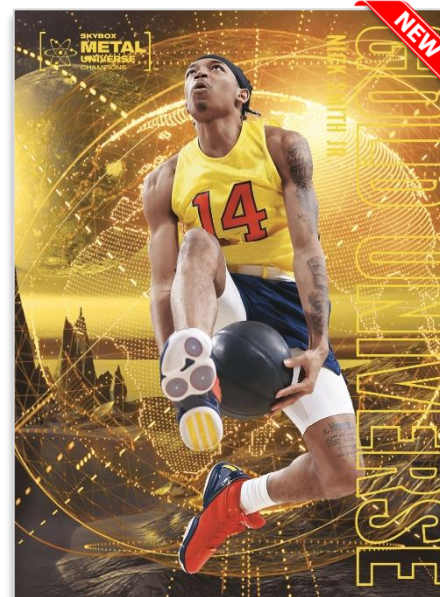

BASE SET
Regular

ALL-MILLENNIUM
Auto Parallel

FRESH FOUNDATION
Blue PMG Parallel

The base set consists of 100 regular cards - each sporting a unique background design provided by the team that created the original 1997-98 Metal Universe set - and 50 high-series **All-Millennium** cards (a new name and design for the high-series subset).

The parallel lineup is deep and full of chase cards, highlighted by the coveted Silver Auto, Gold Auto (low-#’d) and serially-#’d **Precious Metal Gems (PMG)** parallels: Red, Blue, Green and Gold (#’d 1-of-1). Additionally, there are three **all-new** & serially-#’d Light FX parallels: Bronze FX, Pink FX and Orange FX!

The checklist for this popular insert features only top prospects and young stars. This set also boasts a new design and the same parallel lineup as the base set!

DARK MATTER

E-X
Regular

GOLD UNIVERSE

HIGH VOLTAGE