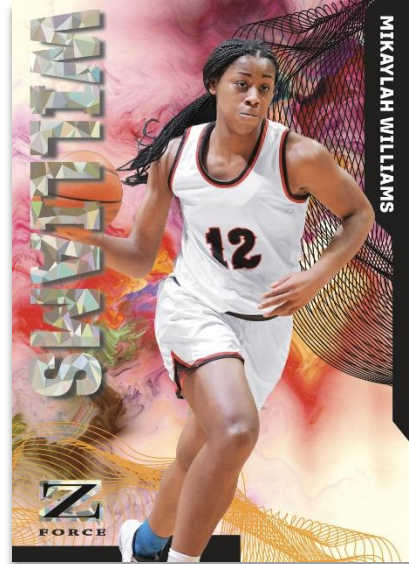

Z-FORCE
Super Rave Parallel

The design of this popular set resembles a classic ‘90’s Z-Force design. We’ve also added **two new parallels**. In addition to the returning Rave (#’d) and Super Rave (low-#’d) parallels, collectors can also now hunt for Galaxy Rave (low-#’d) and Universe Rave (#’d 1-of-1) parallels!

Each box will contain, on average, three (3) regular Z-Force cards.

PRODUCT OVERVIEW

Skybox Metal Universe Champions features a large number of domestic and international high-end prospects and young stars from a variety of sports. There are also a few sporting legends, media personalities and musicians. With diverse checklists, beautiful designs and a bevy of tantalizing chase cards, Skybox Metal Universe Champions provides one of the most exciting box and case breaks in the world of card collecting and is a favorite amongst collectors!

RETROS!

Retro 1998-99 Metal Universe Variants

This collection of cards features the top athletes from the base set on the 1998-99 Metal Universe base design. Each box will contain, on average, three (3) of these cards.

There are also low-#’d Gold and 1-of-1 Master PMG parallels to search for, both of which would be a valuable addition to any collection!