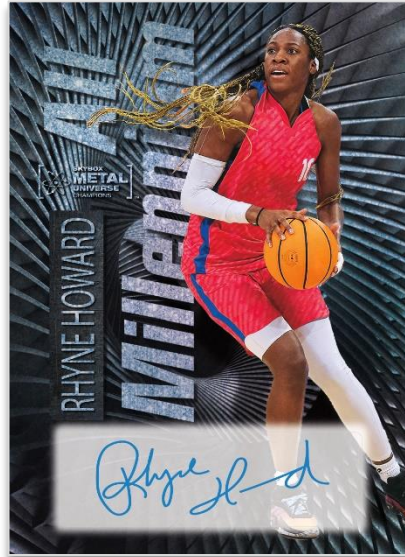

2023
HOBBY

SKYBOX
METAL
UNIVERSE
CHAMPIONS

TM

SKYBOX[®]

Creative by:

arena
design

Product depicted for demonstration purposes only and is subject to change without further notice. © 2023 UDC. 5830 El Camino Real, Carlsbad, CA 92008. All rights reserved.

BASE SET
Regular

ALL-MILLENNIUM
Auto Parallel

FRESH FOUNDATION
Blue PMG Parallel

The base set consists of 100 regular cards - each sporting a unique background design provided by the team that created the original 1997-98 Metal Universe set - and 50 high-series **All-Millennium** cards (a new name and design for the high-series subset).

The parallel lineup is deep and full of chase cards, highlighted by the coveted Silver Auto, Gold Auto (low-#’d) and serially-#’d **Precious Metal Gems (PMG)** parallels: Red, Blue, Green and Gold (#’d 1-of-1). Additionally, there are three **all-new** & serially-#’d Light FX parallels: Bronze FX, Pink FX and Orange FX!

E-X

These brightly-colored cards with a PETG back, a die-cut Rainbow Foil top sheet and a popped-out prospect or legend are sure to be a hit! Collect one (1) per box, on average, and keep an eye out for low-#’d Essential Credentials Then and Essential Credentials Now parallels.