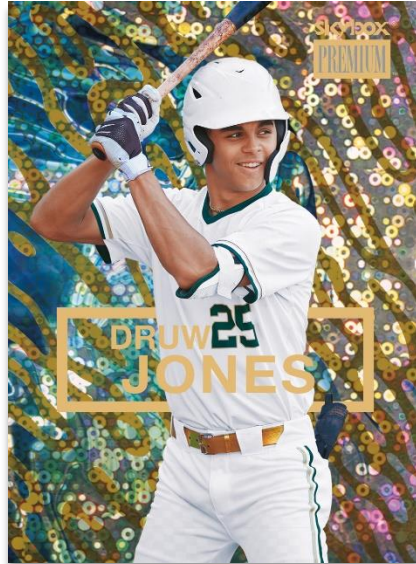

BASE SET
Regular

ALL-MILLENNIUM
Auto Parallel

FRESH FOUNDATION
Blue PMG Parallel

The base set consists of 100 regular cards - each sporting a unique background design provided by the team that created the original 1997-98 Metal Universe set - and 50 high-series **All-Millennium** cards (a new name and design for the high-series subset).

The parallel lineup is deep and full of chase cards, highlighted by the coveted Silver Auto, Gold Auto (low-#’d) and serially-#’d **Precious Metal Gems (PMG)** parallels: Red, Blue, Green and Gold (#’d 1-of-1). Additionally, there are three **all-new** & serially-#’d Light FX parallels: Bronze FX, Pink FX and Orange FX!

E-X

These brightly-colored cards with a PETG back, a die-cut Rainbow Foil top sheet and a popped-out prospect or legend are sure to be a hit! Collect one (1) per box, on average, and keep an eye out for low-#’d Essential Credentials Then and Essential Credentials Now parallels.

GOLD UNIVERSE & HIGH VOLTAGE

Printed on pattern rainbow foilboard, both of these beautiful new sets feature several of the biggest names in the product.

Collect at least one (1) card from each set per box, on average.