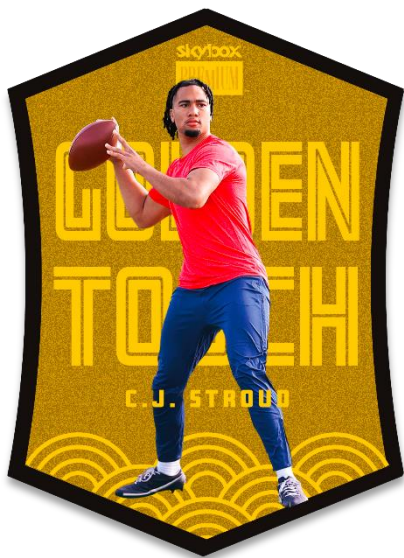

GOLDEN TOUCH

This case hit returns after a successful 2022 debut. It is a revamped version of a classic insert that features a perimeter die-cut and a best-of-the-best checklist.