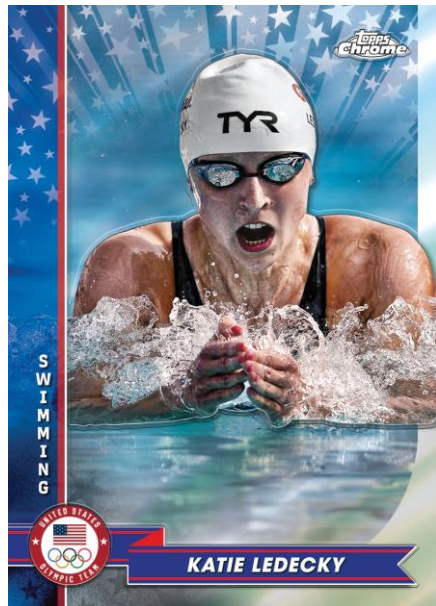

2024 TOPPS CHROME U.S. OLYMPIC & PARALYMPIC HOPEFULS

Every 4 years your favorite Olympic athletes come together to represent the USA! This year the team will be gathering in Paris to Compete, and for the first time you can collect your favorite Olympians on Chrome!

Base

Olympic Champions Autograph

Build out the entire 200-card base set across a full rainbow of color.

Find 2 Autographs and 1 Relic in every Box

2024 TOPPS CHROME U.S. OLYMPIC & PARALYMPIC HOPEFULS

BASE CARDS

200 Base cards featuring Olympians both current and past, as well as Paralympic athletes.

Base – US Flag Parallel

Base Set Parallels

- Refractor – 1 per pack
- Aqua - #’d to 199
- Blue - #’d to 150
- Green - #’d to 99
- US Flag - #’d to 76
- Gold - #’d to 50
- Orange - #’d to 25
- Black - #’d to 10
- Red - #’d to 5
- Superfractor - 1-of-1
- Printing Plates - 1-of-1

For Pride and Country

- Green - #’d to 99
- US Flag - #’d to 76
- Gold - #’d to 50
- Orange - #’d to 25
- Black - #’d to 10
- Red - #’d to 5
- Superfractor - 1-of-1

1984 Topps

- Green - #’d to 99
- US Flag - #’d to 76
- Gold - #’d to 50
- Orange - #’d to 25
- Black - #’d to 10
- Red - #’d to 5
- Superfractor - 1-of-1