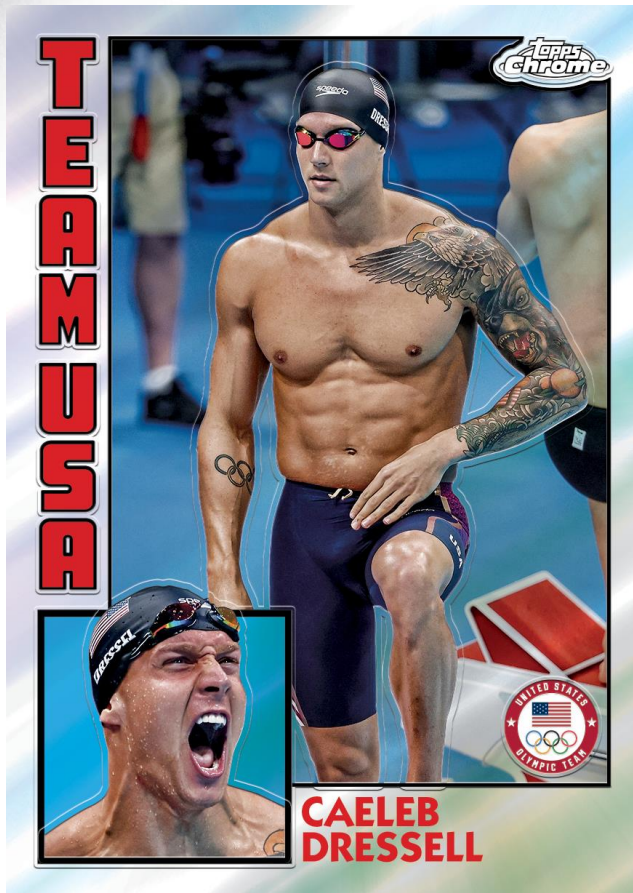

2024 TOPPS CHROME U.S. OLYMPIC & PARALYMPIC HOPEFULS

INSERTS

1984 Topps

To Paris With Love

- Green - #’d to 99
- US Flag - #’d to 76
- Gold - #’d to 50
- Orange - #’d to 25
- Black - #’d to 10
- Red - #’d to 5
- Superfractor - 1-of-1

For Pride and Country

- Green - #’d to 99
- US Flag - #’d to 76
- Gold - #’d to 50
- Orange - #’d to 25
- Black - #’d to 10
- Red - #’d to 5
- Superfractor - 1-of-1

1984 Topps

- Green - #’d to 99
- US Flag - #’d to 76
- Gold - #’d to 50
- Orange - #’d to 25
- Black - #’d to 10
- Red - #’d to 5
- Superfractor - 1-of-1

Ledecky Legacy

- Green - #’d to 99
- US Flag - #’d to 76
- Gold - #’d to 50
- Orange - #’d to 25
- Black - #’d to 10
- Red - #’d to 5
- Superfractor - 1-of-1

Flames

- Green - #’d to 99
- US Flag - #’d to 76
- Gold - #’d to 50
- Orange - #’d to 25
- Black - #’d to 10
- Red - #’d to 5
- Superfractor - 1-of-1