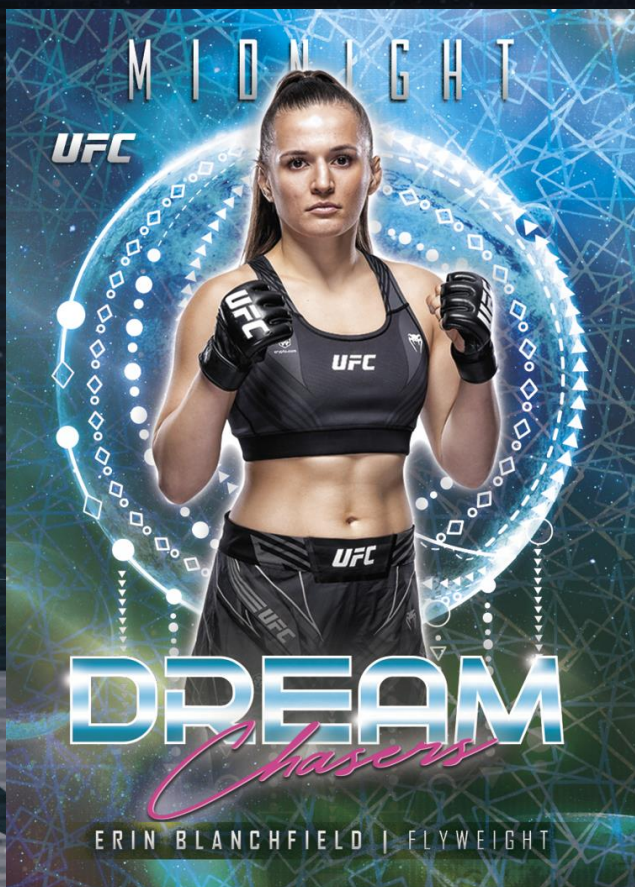

UFC

MIDNIGHT

2024 TOPPS UFC MIDNIGHT

CASE HIT INSERT CARDS

Dream Chasers

Dream Chasers – 1:53 packs

- Daybreak - #’d to 5
- Black Light - #’d 1 of 1

Moonfall – 1:63 packs

- Daybreak - #’d to 5
- Black Light - #’d 1 of 1

Twilight – 1:79 packs

- Daybreak - #’d to 5
- Black Light - #’d 1 of 1

After Hours – 1:63 packs

- Daybreak - #’d to 5
- Black Light - #’d 1 of 1