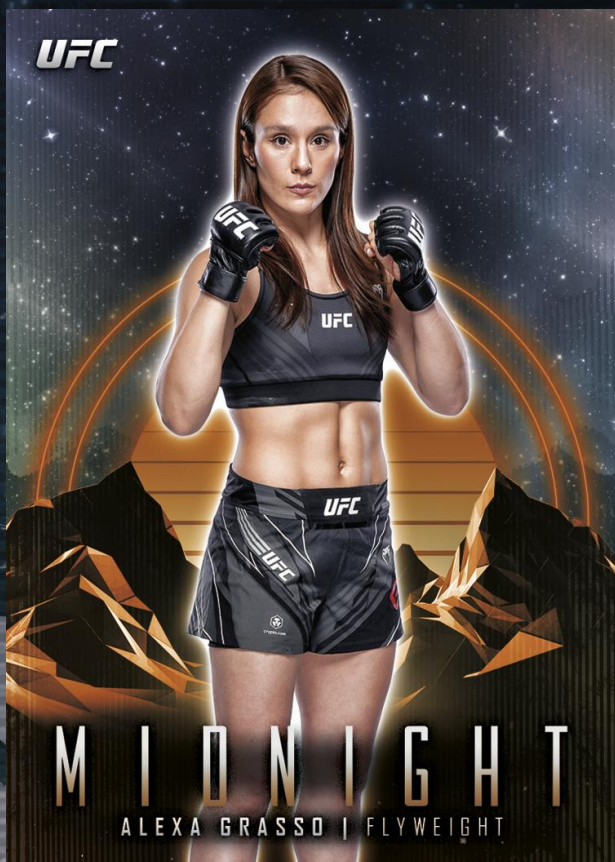

UFC

M I D N I G H T

2024 TOPPS UFC MIDNIGHT

Topps Midnight UFC makes its out-of-this-world hobby debut! Featuring black chrome technology utilizing a variety of colors, Midnight UFC is sure to create a hobby buzz with its exciting and vibrant look! Look for the autograph relics of yesterday, today, and tomorrow's top UFC fighters and a collection of short printed inserts.

Relic Autograph – Midnight Parallel

Build the **100-card Base Set** along with a multitude of parallels!

Find 3 Autographs in every box!

Available in stores everywhere
spring of 2024!

Glimmer Graphs

UFC

M I D N I G H T

2024 TOPPS UFC MIDNIGHT

BASE CARDS

100 base cards holding down a mixture of rookie talent and veteran stars!

Base

Base Set Parallels

- Base Morning - #'d to 125
- Base Twilight - #'d to 99
- Base Dusk - #'d to 75
- Base Moon Beam – 1:6 Packs
- Base Moonrise - #'d to 25
- Base Midnight - #'d to 12
- Base Daybreak - #'d to 5
- Base Black Light - #'d 1 of 1