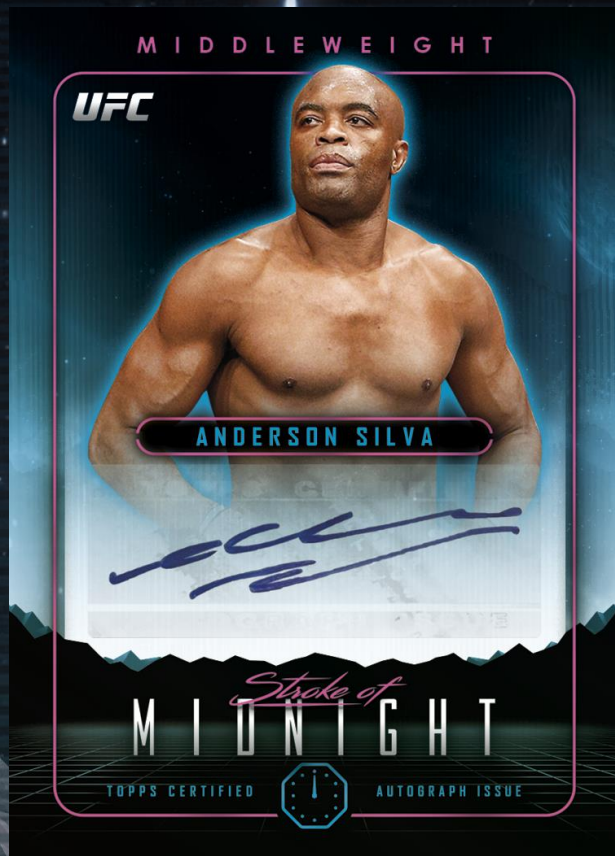

After Hours – 1:63 packs

- Daybreak - #’d to 5
- Black Light - #’d 1 of 1

UFC

M I D N I G H T

2024 TOPPS UFC MIDNIGHT

AUTOGRAPH CARDS

Stroke of Midnight Autograph

Relic Autographs – Unnumbered