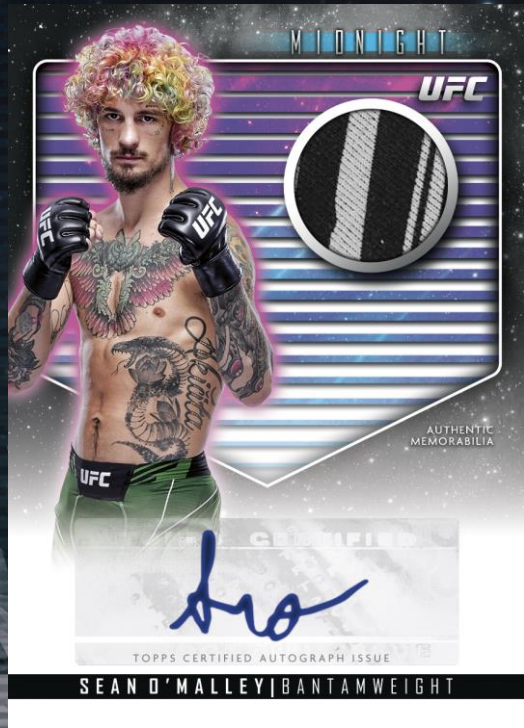

UFC

M I D N I G H T

2024 TOPPS UFC MIDNIGHT

Topps Midnight UFC makes its out-of-this-world hobby debut! Featuring black chrome technology utilizing a variety of colors, Midnight UFC is sure to create a hobby buzz with its exciting and vibrant look! Look for the autograph relics of yesterday, today, and tomorrow's top UFC fighters and a collection of short printed inserts.

Relic Autograph – Midnight Parallel

Build the **100-card Base Set** along with a multitude of parallels!

Find 3 Autographs in every box!

Available in stores everywhere
spring of 2024!

Glimmer Graphs

UFC

M I D N I G H T

2024 TOPPS UFC MIDNIGHT

BASE CARDS

100 base cards holding down a mixture of rookie talent and veteran stars!

Base

Base Set Parallels

- Base Morning - #'d to 125
- Base Twilight - #'d to 99
- Base Dusk - #'d to 75
- Base Moon Beam – 1:6 Packs
- Base Moonrise - #'d to 25
- Base Midnight - #'d to 12
- Base Daybreak - #'d to 5
- Base Black Light - #'d 1 of 1