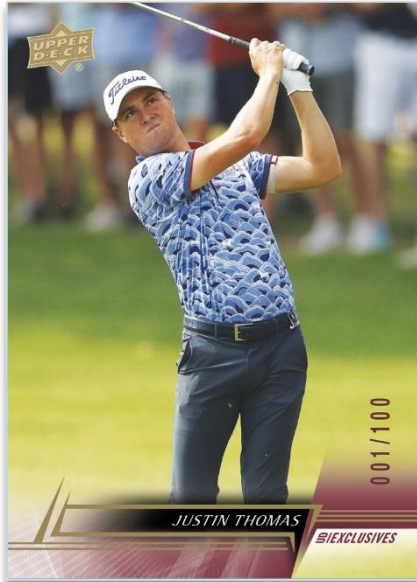

BASE SET VETS/LEGENDS
Exclusives Parallel

YOUNG GUNS®
Regular

UD RETRO
Regular

Upper Deck Golf features a 150-card **Base Set** consisting of the following four subsets: **Vets/Legends**, **Season Highlights**, **Season Highlights - Debut Date & Young Guns®**.