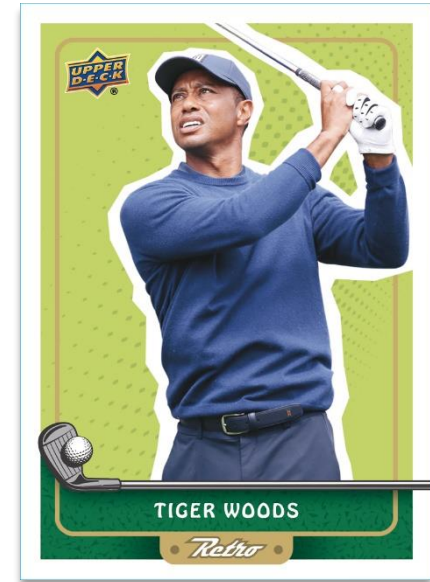

BASE SET VETS/LEGENDS
Exclusives Parallel

YOUNG GUNS®
Regular

UD RETRO
Regular

Upper Deck Golf features a 150-card **Base Set** consisting of the following four subsets: **Vets/Legends**, **Season Highlights**, **Season Highlights - Debut Date & Young Guns®**.

Young Guns®!

That's right, Young Guns® have made their way into golf! Collect, on average, six (6) of these iconic cards per box featuring many of the best young men's and women's players (not just tour rookies) in the sport today.

Look for Exclusives (#'d), High Gloss (#'d) & Clear Cut (**Hobby exclusive!**) parallels of the full Base Set!

Each card in the **UD Retro** set, which includes SP and Rookie subsets, is printed on clay coat and features a design inspired by a classic 1999 Upper Deck set.