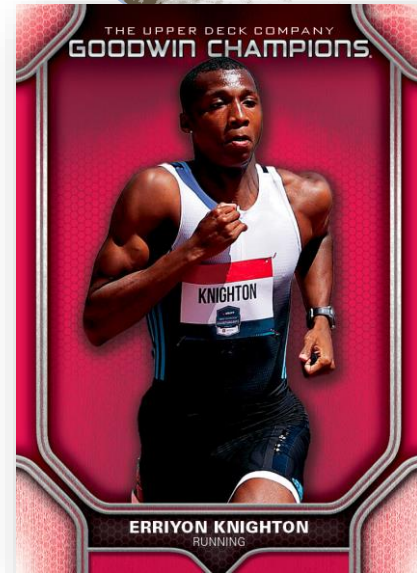

CONFIGURATION

5 Cards per Pack
15 Packs per Box
16 Boxes per Case

2024 GOODWIN CHAMPIONS

LITERARY CLASSIC PATCHES Tier 5

This is a **five-tiered collection** of embroidered manufactured patch cards showcasing iconic characters from the world of literature.

Six (6)

Platinum Variant cards

2024 GOODWIN CHAMPIONS

YOUNG GUNS®
Base

One of Upper Deck's most anticipated rookie cards of the year will return to Goodwin Champions®! Look out for new parallels of the Base design as well!

DIAMOND RELIC ROOKIES
Quad

Collect coveted **Diamond Relic Veteran** & **Rookie** cards! Each card in this set boasts one to four diamond relics. The more accomplished the player or personality, the more diamond relics the card will feature. Additionally, every card in the set is #’d to 99 or less including the highly-sought after **Black 1-of-1’s!**