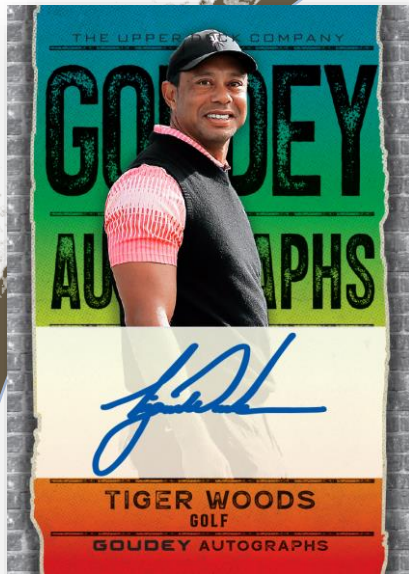

2024 GOODWIN CHAMPIONS

GOUDEY®
Autographs

More autograph cards including the famed **Goudey Collection**. Look for a variety of other iconic hard-signed autograph sets, including **2000 SP Authentic Football** autographs and **2003-04 SP Authentic Rookie Authentics** Autographs.