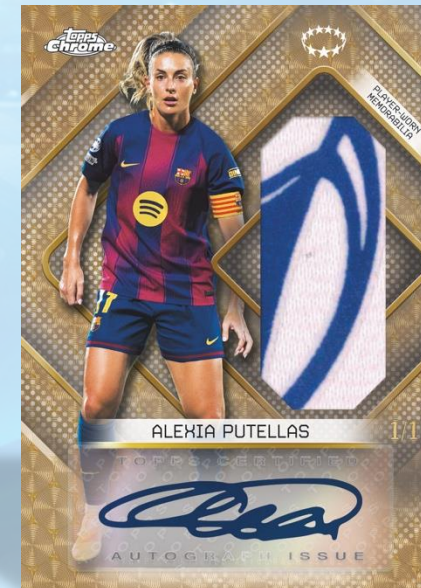

UEFA Women's Champions League
2025/26

Topps Chrome UEFA Women's Champions League 2025/26

A premium Chrome release celebrating the stars, stories and future of Women's football: Topps Chrome UEFA Women's Champions League 2025/26 is the official trading card collection of the UEFA Women's Champions League. This release marks 5 years since the UWCL got the inaugural Chrome treatment and the hallmarks remain the same, glossy Chrome cards, a checklist of elite stars and rookies, a rainbow of chrome refractors, new designs and innovation alongside chase cards and autographs.

HOBBY

Each pack of Topps Chrome UWCL 2025/26 contains four (4) cards.
Each box contains two (2) Autographs. Look for Numbered Parallels, Pulsar Refractors, Refractors, Inserts including Poetic Precision, Finals Destination, Inside Look, Dreamballer, Queens of Football, Helix, Arise, Oslo at Night, UWCL Chrome Trophy, Noble One, and Autograph Relics including Chrome Premium Autograph Relics and Official Draw Card Autograph Relics.