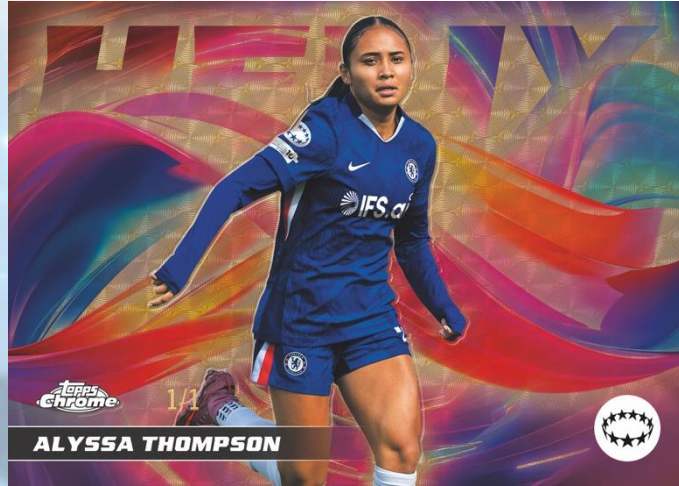

WHAT ARE YOU CHASING?

CASE HIT

CASE HIT

Helix