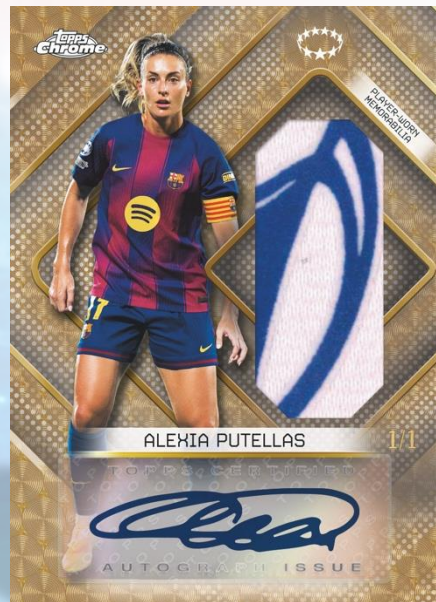

HOBBY

Each pack of Topps Chrome UWCL 2025/26 contains four (4) cards.
Each box contains two (2) Autographs. Look for Numbered Parallels, Pulsar Refractors, Refractors, Inserts including Poetic Precision, Finals Destination, Inside Look, Dreamballer, Queens of Football, Helix, Arise, Oslo at Night, UWCL Chrome Trophy, Noble One, and Autograph Relics including Chrome Premium Autograph Relics and Official Draw Card Autograph Relics.

CASE HIT

CASE HIT

Helix

Arise

WHAT ARE YOU CHASING?

AUTOGRAPH

Chrome Premium Autograph Relic

AUTOGRAPH