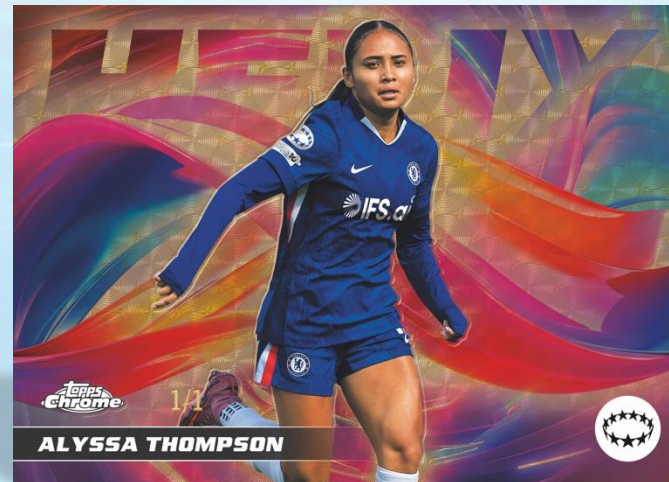

UEFA Women's Champions League
2025/26

Topps Chrome UEFA Women's Champions League 2025/26

A premium Chrome release celebrating the stars, stories and future of Women's football: Topps Chrome UEFA Women's Champions League 2025/26 is the official trading card collection of the UEFA Women's Champions League. This release marks 5 years since the UWCL got the inaugural Chrome treatment and the hallmarks remain the same, glossy Chrome cards, a checklist of elite stars and rookies, a rainbow of chrome refractors, new designs and innovation alongside chase cards and autographs.

HOBBY

Each pack of Topps Chrome UWCL 2025/26 contains four (4) cards.
Each box contains two (2) Autographs. Look for Numbered Parallels, Pulsar Refractors, Refractors, Inserts including Poetic Precision, Finals Destination, Inside Look, Dreamballer, Queens of Football, Helix, Arise, Oslo at Night, UWCL Chrome Trophy, Noble One, and Autograph Relics including Chrome Premium Autograph Relics and Official Draw Card Autograph Relics.