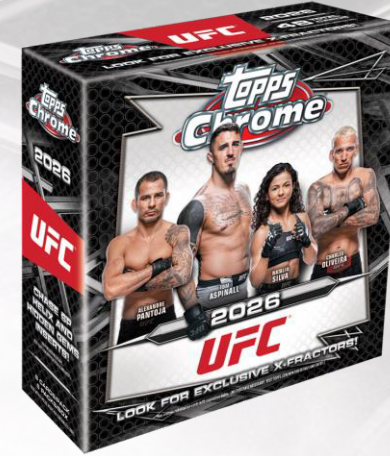

MEGA BOX

Each pack of 2026 Topps Chrome UFC contains eight (8) total cards, including seven (7) Base Cards and one (1) Insert Card. Each box contains ten (10) Base Card X-Fractor Parallels and one (1) Numbered Base Card Parallel.

Six (6) Packs per Box
Eight (8) Cards per Pack