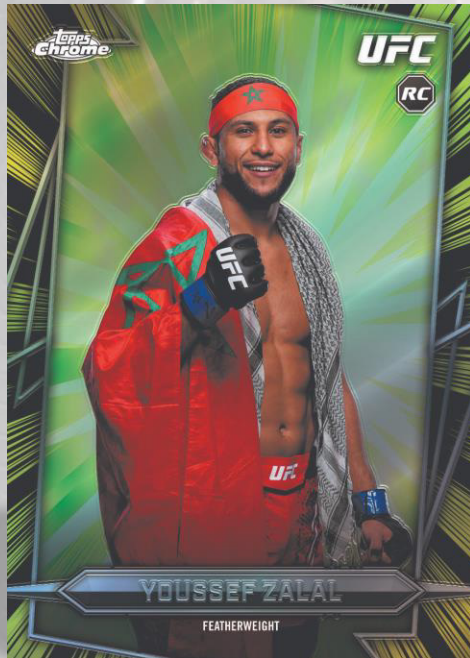

WHAT ARE YOU CHASING?

CASE HIT