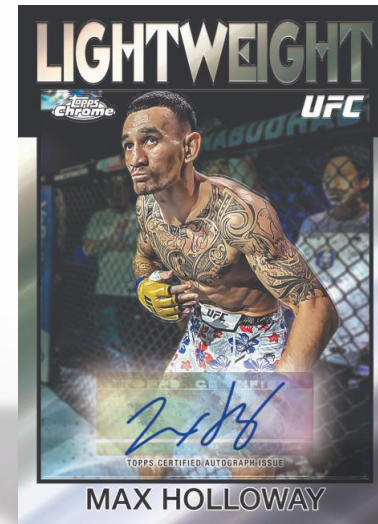

2026

TOPPS CHROME<sup>®</sup> UFC

The 2026 Topps Chrome UFC collection brings the Octagon's intensity to life with another premium trading card experience that highlights the sport's top performers and future stars. Featuring eye-catching refractors, dynamic inserts, and all-new case hit content, this release offers something exciting in every pack while delivering the signature Chrome look collectors love.

Collect the full 200-card Base Set packed with legendary fighters and rising talents from UFC past, present, and future —each presented across a vivid rainbow of color and tech parallels that make building your set a thrilling chase.