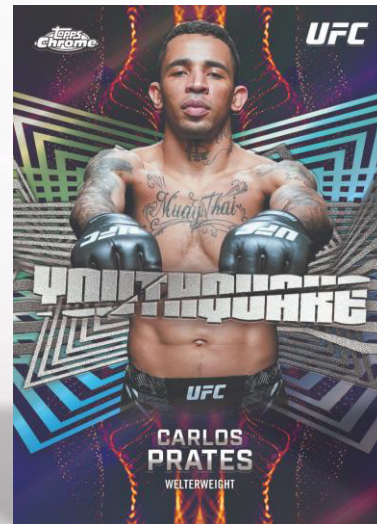

2026

TOPPS CHROME<sup>®</sup> UFC

The 2026 Topps Chrome UFC collection brings the Octagon's intensity to life with another premium trading card experience that highlights the sport's top performers and future stars. Featuring eye-catching refractors, dynamic inserts, and all-new case hit content, this release offers something exciting in every pack while delivering the signature Chrome look collectors love.

Collect the full 200-card Base Set packed with legendary fighters and rising talents from UFC past, present, and future —each presented across a vivid rainbow of color and tech parallels that make building your set a thrilling chase.