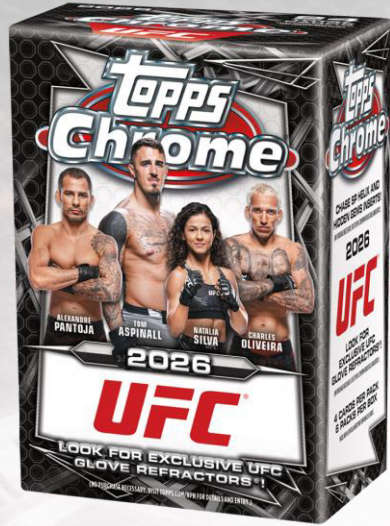

VALUE BOX

Each pack of 2026 Topps Chrome UFC contains four (4) total cards, including three (3) Base Cards and one (1) Insert Card. Each box contains two (2) Base Card Refractor Parallels and three (3) Base Card UFC Glove Refractor Parallels.

Six (6) Packs per Box
Four (4) Cards per Pack