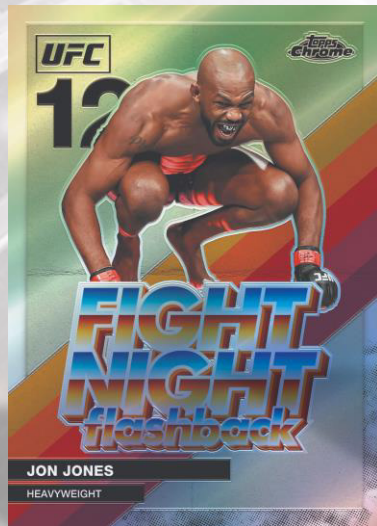

2026

TOPPS CHROME<sup>®</sup> UFC

The 2026 Topps Chrome UFC collection brings the Octagon's intensity to life with another premium trading card experience that highlights the sport's top performers and future stars. Featuring eye-catching refractors, dynamic inserts, and all-new case hit content, this release offers something exciting in every pack while delivering the signature Chrome look collectors love.

Collect the full 200-card Base Set packed with legendary fighters and rising talents from UFC past, present, and future —each presented across a vivid rainbow of color and tech parallels that make building your set a thrilling chase.