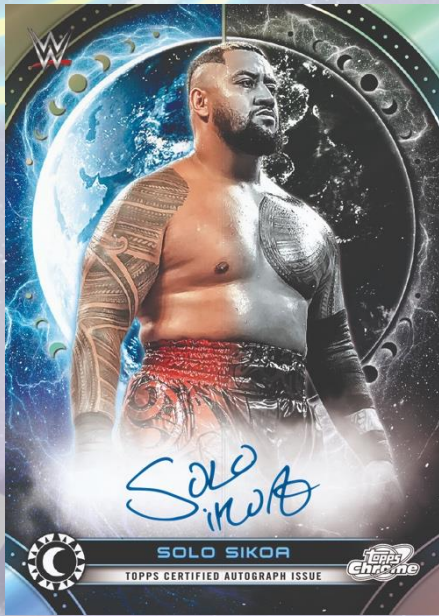

WHAT ARE YOU CHASING?

AUTOGRAPH

Equinox Autographs

On-Card autograph featuring a black and white Equinox Design

CASE HIT