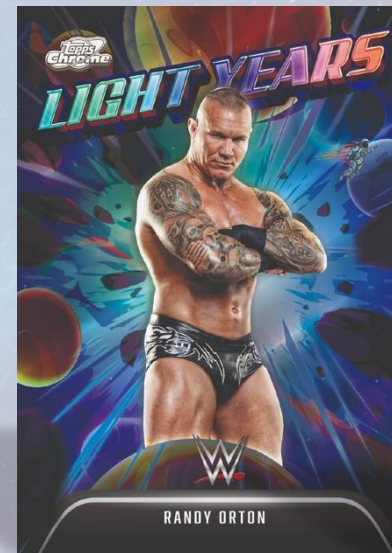

Topps
Chrome
COSMIC

2026

TOPPS COSMIC CHROME® WWE

2026 Topps Cosmic Chrome® WWE

Topps Cosmic Chrome® WWE blasts into the stratosphere with a bold, space-themed take on the Topps Chrome® brand collectors know and love.

Featuring a 200-card base set packed with WWE Superstars from the past, present, and future, every pack delivers excitement for fans of every generation.

Look for stunning chase inserts like Galaxy Greats, Galactic Showdown, and more. Keep an eye out for rare case hits, including Light Years, Cosmic Dust, Hyper Nova, and Geocentric.

Collectors can also take on the Planetary Pursuit challenge—building a full solar system collection from The Sun all the way to Pluto. Plus, Cosmic Chrome® features four autograph sets showcasing WWE Superstars, with randomly inserted on-card autographs from some of the biggest names in WWE and rising future headliners.

HOBBY

Each pack of 2026 Topps Cosmic Chrome WWE contains four (4) cards. Each box contains one (1) Nucleus Refractor, thirteen (13) Inserts, four (4) Numbered Parallels, and two (2) Refractors. Each case contains one (1) Case Hit Insert, three (3) Planetary Pursuit Cards, one (1) StarFractor and randomly inserted autographs.