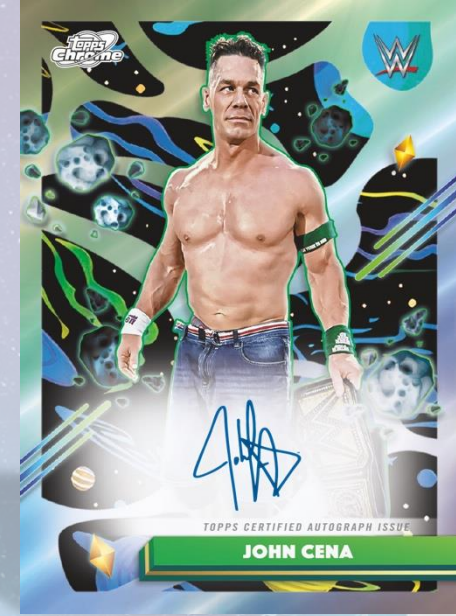

Cosmic Chrome Autograph Variation

On-Card autograph parallel featuring SuperStars of WWE