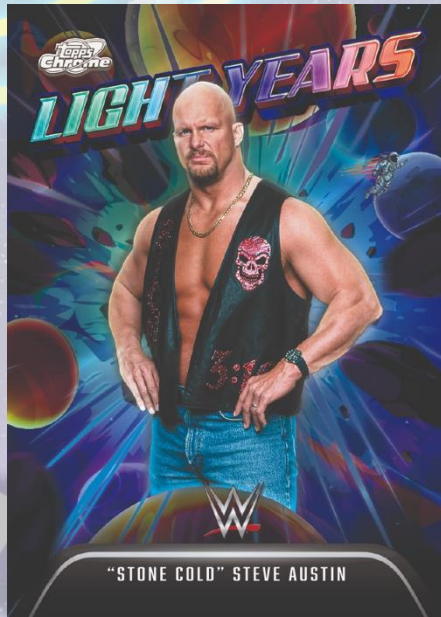

WHAT ARE YOU CHASING?

CASE HIT

Light Years

A twenty card insert set, featuring some of the greatest SuperStars of all-time

INSERT