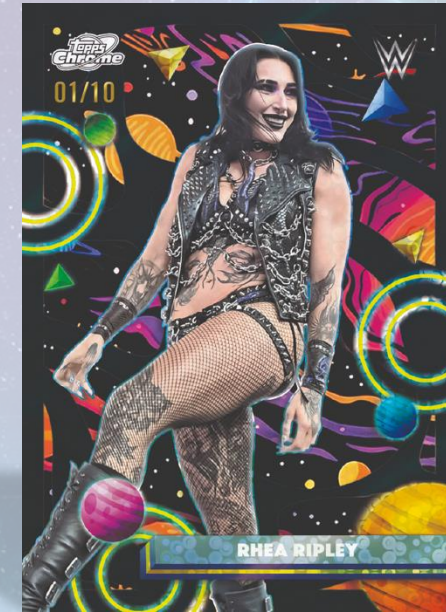

Base Card

Three variable patterns featuring the SuperStars of Raw and Smackdown, Future SuperStars of NXT, and all-time Legends