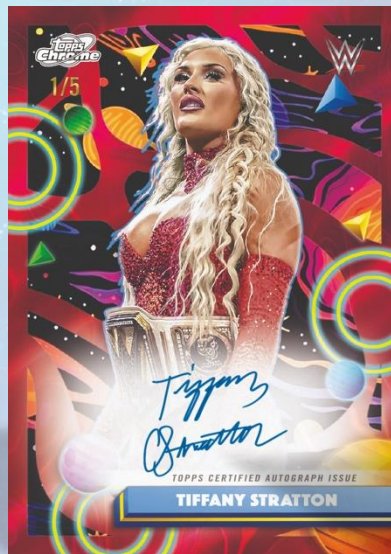

Topps
Chrome
COSMIC

2026

TOPPS COSMIC CHROME® WWE

2026 Topps Cosmic Chrome® WWE

Topps Cosmic Chrome® WWE blasts into the stratosphere with a bold, space-themed take on the Topps Chrome® brand collectors know and love.

Featuring a 200-card base set packed with WWE Superstars from the past, present, and future, every pack delivers excitement for fans of every generation.

Look for stunning chase inserts like Galaxy Greats, Galactic Showdown, and more. Keep an eye out for rare case hits, including Light Years, Cosmic Dust, Hyper Nova, and Geocentric.

Collectors can also take on the Planetary Pursuit challenge—building a full solar system collection from The Sun all the way to Pluto. Plus, Cosmic Chrome® features four autograph sets showcasing WWE Superstars, with randomly inserted on-card autographs from some of the biggest names in WWE and rising future headliners.

HOBBY

Each pack of 2026 Topps Cosmic Chrome WWE contains four (4) cards. Each box contains one (1) Nucleus Refractor, thirteen (13) Inserts, four (4) Numbered Parallels, and two (2) Refractors. Each case contains one (1) Case Hit Insert, three (3) Planetary Pursuit Cards, one (1) StarFractor and randomly inserted autographs.