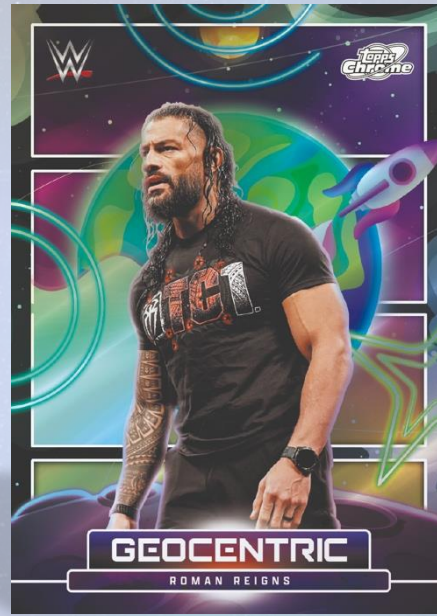

Topps
Chrome
COSMIC

2026

TOPPS COSMIC CHROME® WWE

2026 Topps Cosmic Chrome® WWE

Topps Cosmic Chrome® WWE blasts into the stratosphere with a bold, space-themed take on the Topps Chrome® brand collectors know and love.

Featuring a 200-card base set packed with WWE Superstars from the past, present, and future, every pack delivers excitement for fans of every generation.

Look for stunning chase inserts like Galaxy Greats, Galactic Showdown, and more. Keep an eye out for rare case hits, including Light Years, Cosmic Dust, Hyper Nova, and Geocentric.

Collectors can also take on the Planetary Pursuit challenge—building a full solar system collection from The Sun all the way to Pluto. Plus, Cosmic Chrome® features four autograph sets showcasing WWE Superstars, with randomly inserted on-card autographs from some of the biggest names in WWE and rising future headliners.

WHAT ARE YOU CHASING?

AUTOGRAPH

Equinox Autographs

On-Card autograph featuring a black and white Equinox Design

CASE HIT

Geocentric

Featuring 20 of WWE's current and all-time greats, standing on top of the World