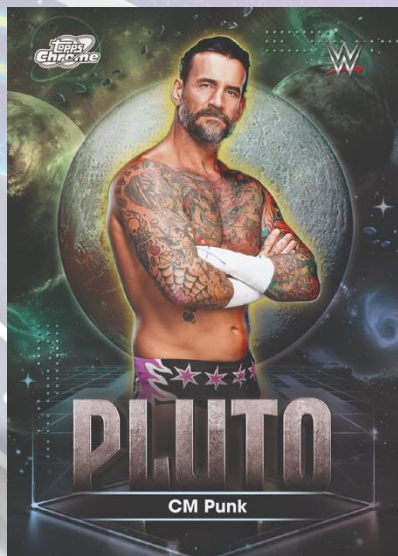

Topps
Chrome
COSMIC

2026

TOPPS COSMIC CHROME® WWE

2026 Topps Cosmic Chrome® WWE

Topps Cosmic Chrome® WWE blasts into the stratosphere with a bold, space-themed take on the Topps Chrome® brand collectors know and love.

Featuring a 200-card base set packed with WWE Superstars from the past, present, and future, every pack delivers excitement for fans of every generation.

Look for stunning chase inserts like Galaxy Greats, Galactic Showdown, and more. Keep an eye out for rare case hits, including Light Years, Cosmic Dust, Hyper Nova, and Geocentric.

Collectors can also take on the Planetary Pursuit challenge—building a full solar system collection from The Sun all the way to Pluto. Plus, Cosmic Chrome® features four autograph sets showcasing WWE Superstars, with randomly inserted on-card autographs from some of the biggest names in WWE and rising future headliners.

WHAT ARE YOU CHASING?

AUTOGRAPH

Equinox Autographs

On-Card autograph featuring a black and white Equinox Design

CASE HIT

Geocentric

Featuring 20 of WWE's current and all-time greats, standing on top of the World