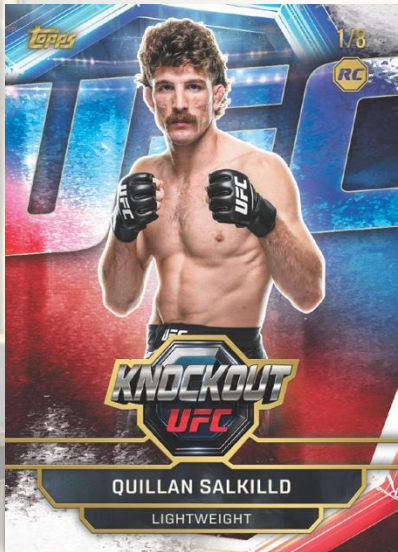

2026 TOPPS KNOCKOUT UFC

2026 Topps Knockout UFC delivers a hard-hitting return to one of the most iconic MMA trading card brands, capturing the intensity and global appeal of the Octagon. Featuring today's top fighters, rising contenders, and legendary champions, the release brings together a dynamic mix of talent that reflects the full spectrum of the UFC.

With its combination of star power, impactful design, and collectible depth, 2026 Topps Knockout UFC stands as a compelling release that channels the adrenaline and legacy of the sport into every card.