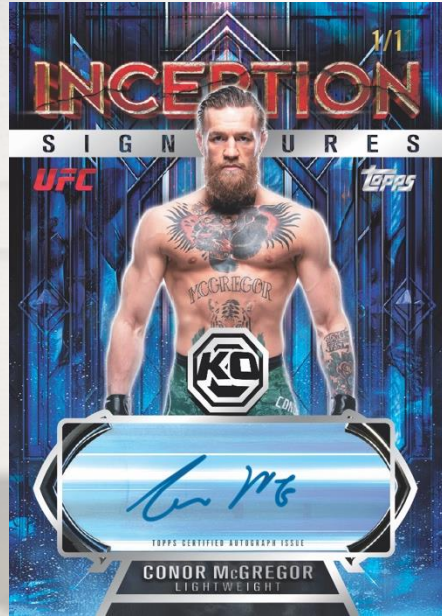

2026 TOPPS KNOCKOUT UFC

2026 Topps Knockout UFC delivers a hard-hitting return to one of the most iconic MMA trading card brands, capturing the intensity and global appeal of the Octagon. Featuring today's top fighters, rising contenders, and legendary champions, the release brings together a dynamic mix of talent that reflects the full spectrum of the UFC.

HOBBY

Each pack of 2026 Topps Knockout UFC contains eight (8) cards.
Each box contains three (3) Autographs, including one Auto-Relic. Look for Base Cards, Parallels, Numbered Parallels, Relics, and Museum Collection Inserts.

Four (4) Packs per Box
Eight (8) Cards per Pack

[SKU DETAILS](#)

WHAT ARE YOU CHASING?

AUTOGRAPH

**Tier 1
Dual Relic Autographs**

AUTOGRAPH

**Triple Threads
Autograph Relics**

AUTOGRAPH

AKA Ink

WHAT ARE YOU CHASING?

AUTOGRAPH

Inception Signatures

AUTOGRAPH

Staredown Signatures Booklet

AUTOGRAPH

COLLAGEAGRAPHS