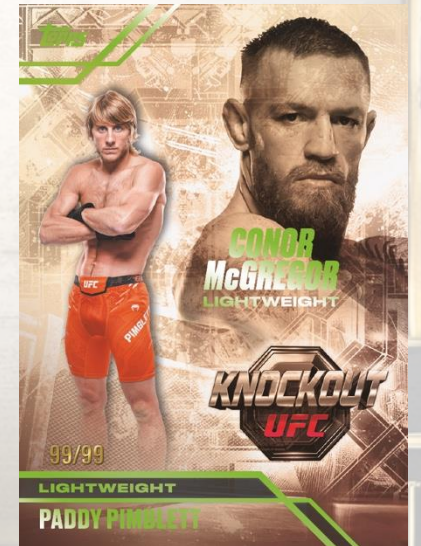

2026 TOPPS KNOCKOUT UFC

2026 Topps Knockout UFC delivers a hard-hitting return to one of the most iconic MMA trading card brands, capturing the intensity and global appeal of the Octagon. Featuring today's top fighters, rising contenders, and legendary champions, the release brings together a dynamic mix of talent that reflects the full spectrum of the UFC.

Built with bold design elements and a focus on striking visuals, Knockout lives up to its name with powerful imagery and layouts that mirror the energy of fight night. The product emphasizes a blend of premium inserts, autograph content, and memorabilia cards, giving collectors a well-rounded experience rooted in both action and authenticity.

With its combination of star power, impactful design, and collectible depth, 2026 Topps Knockout UFC stands as a compelling release that channels the adrenaline and legacy of the sport into every card.