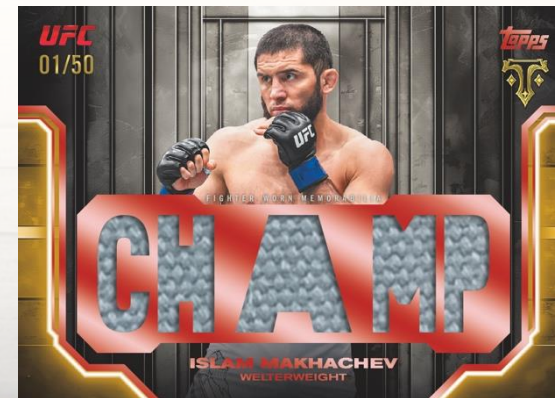

2026 TOPPS KNOCKOUT UFC

2026 Topps Knockout UFC delivers a hard-hitting return to one of the most iconic MMA trading card brands, capturing the intensity and global appeal of the Octagon. Featuring today's top fighters, rising contenders, and legendary champions, the release brings together a dynamic mix of talent that reflects the full spectrum of the UFC.

Built with bold design elements and a focus on striking visuals, Knockout lives up to its name with powerful imagery and layouts that mirror the energy of fight night. The product emphasizes a blend of premium inserts, autograph content, and memorabilia cards, giving collectors a well-rounded experience rooted in both action and authenticity.

With its combination of star power, impactful design, and collectible depth, 2026 Topps Knockout UFC stands as a compelling release that channels the adrenaline and legacy of the sport into every card.