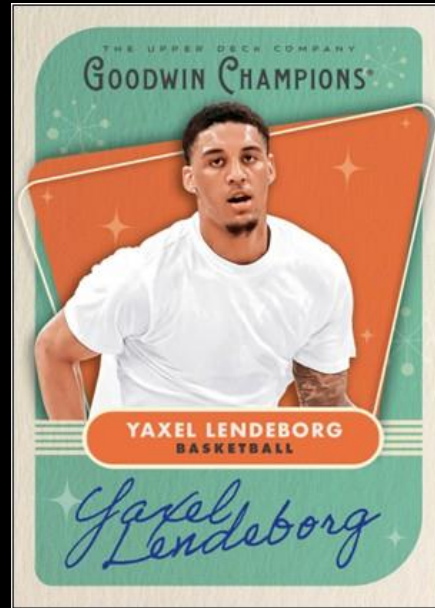

Search for some of the most unique memorabilia pieces around!

TRAVELING CIRCUS PATCHES

This **all-new** five-tiered manufactured patch relic set features a variety of circus performers, animals, oddities and more!

**SPLASH OF COLOR BOUNTY AWARD
AUTOGRAPH**

Each **Splash of Color Lenticular** card will feature a scratch-off bounty code!

If you are one of the first forty-seven (47) users to enter all 35 unique codes at UpperDeckBounty.com, you will be awarded a **Splash of Color Bounty Award Auto** card of Deontay Wilder!

2026 GOODWIN CHAMPIONS

AUTOGRAPH INSERTS, CONFIGURATION & BOX BREAK

GOUDEY®

Autograph Variation

GOODWIN ART FRAMED AUTOS

Look for a variety of iconic autograph sets, including **Splash of Color Autographs**, **Goudey Autographs**, **Goodwin Autographs** and more!