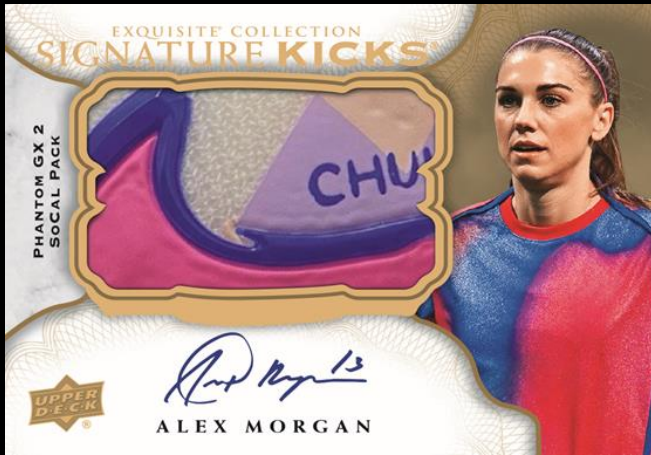

Search for some of the most unique memorabilia pieces around!

TRAVELING CIRCUS PATCHES

This **all-new** five-tiered manufactured patch relic set features a variety of circus performers, animals, oddities and more!

Be on the lookout for glow-in-the-dark clown mask patch cards that are sure to be an eclectic addition to any collection.

GOODWIN MASTERPIECES

Goodwin Masterpieces return with a new wave of athlete and celebrity portraits as well as recreations of famous masterpieces.

All cards are hand-painted 1-of-1's!

2026 GOODWIN CHAMPIONS

MEMORABILIA & RELIC INSERTS

EXQUISITE® COLLECTION

Horizontal Signature Kicks

The perennially-popular **Exquisite® Collection** set features an impressive array of rookies and vets.

Search for autograph and memorabilia versions, highlighted by the **Rookie Auto Patch Gold Spectrum** parallels!

COLONIAL CURRENCY

Celebrating 250 years of America!

Search for some of the rarest cards in the product with the all-new **Colonial Currency** insert. These cards feature authentic bills from 1776!