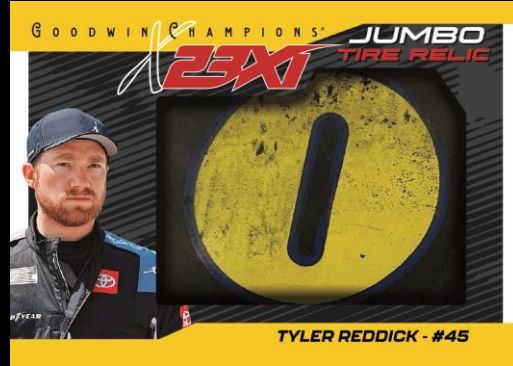

Search for autograph and memorabilia versions, highlighted by the **Rookie Auto Patch Gold Spectrum** parallels!

COLONIAL CURRENCY

Celebrating 250 years of America!

Search for some of the rarest cards in the product with the all-new **Colonial Currency** insert. These cards feature authentic bills from 1776!

MELTDOWN RELICS

Mount St. Helens Volcanic Ash

Be on the lookout for a variety of sensational memorabilia cards!

New to this product are cards featuring volcanic ash from the Mount St. Helens eruption.

2026 GOODWIN CHAMPIONS

MEMORABILIA INSERTS

23XI JUMBO TIRE RELICS

Search for the first edition of Upper Deck 23XI Hobby card content in 2026 Goodwin Champions!

Collect a variety of unique race-used memorabilia cards and autographs from the drivers!