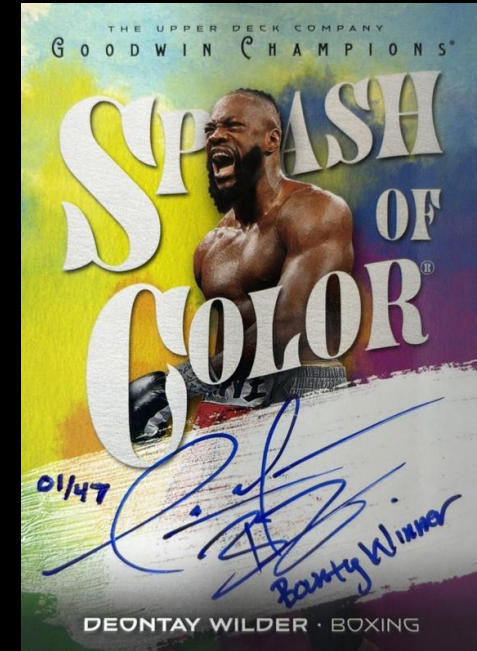

2026 GOODWIN CHAMPIONS

BOUNTY PROGRAM

SPLASH OF COLOR LENTICULAR

*Earn Highly-Sought After,
Hobby-Exclusive Achievement Cards!*
For complete 2026 Goodwin Bounty Mission
details, please visit UpperDeckBounty.com
on or after release date.

**SPLASH OF COLOR BOUNTY AWARD
AUTOGRAPH**

Each **Splash of Color Lenticular** card will feature a scratch-off bounty code!

If you are one of the first forty-seven (47) users to enter all 35 unique codes at UpperDeckBounty.com, you will be awarded a **Splash of Color Bounty Award Auto** card of Deontay Wilder!