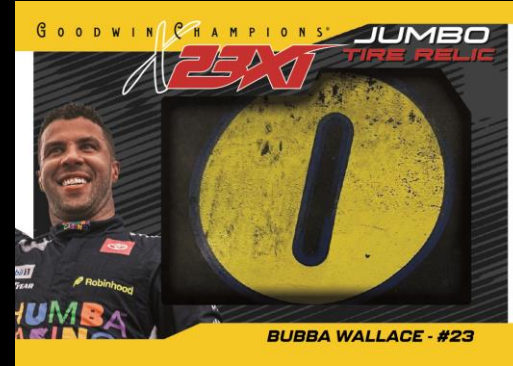

MEMORABILIA INSERTS

23XI JUMBO TIRE RELICS

Search for the first edition of Upper Deck 23XI Hobby card content in 2026 Goodwin Champions!

Collect a variety of unique race-used memorabilia cards and autographs from the drivers!