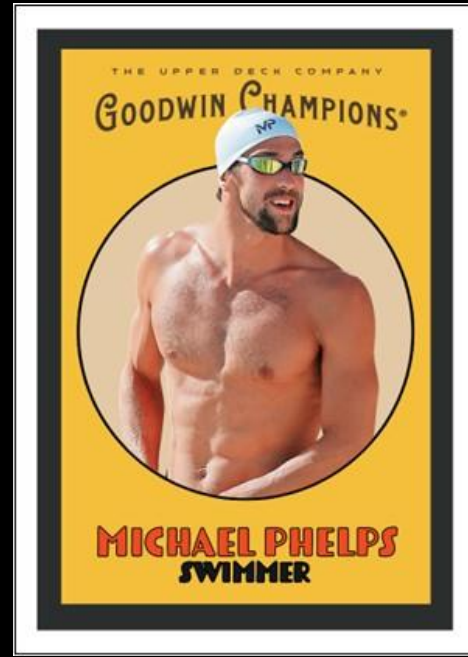

2026
GOODWIN
CHAMPIONS[®]
HOBBY

Product depicted for demonstration purposes only and is subject to change without notice. © 2026 The Upper Deck Company. © 2026 by 23XI Racing LLC, 23XI™ and 23XI RACING™ are trademarks of 2311 Racing LLC. Toyota trademarks used with permission. NASCAR® is a registered Trademark of NASCAR, LLC.

2026 GOODWIN CHAMPIONS

BASE SET AND INSERTS

BASE SET

BASE SET - SPs

1930s Art Frame Variant

YOUNG GUNS®

Outburst Gold Parallel

The 100-card Goodwin **Base Set** is chock-full of superstars of the past, present, and future! Search for top athletes, celebrities, and more! Hunt for a wide variety of autograph, memorabilia, and low #-d parallels of the Base Set including the [Red Pillars](#), [Green Pixels](#), and [Golden Galaxy](#). In addition to the Base Set, Collectors should hunt for **Young Guns®**! This 50-subject set features the top Upper Deck rookies and classic parallels such as [Outburst®](#), [Clear Cut](#), [UD Exclusives®](#) and the always highly-sought after [Outburst Gold](#).

Search for some of the most unique memorabilia pieces around!

TRAVELING CIRCUS PATCHES

This **all-new** five-tiered manufactured patch relic set features a variety of circus performers, animals, oddities and more!