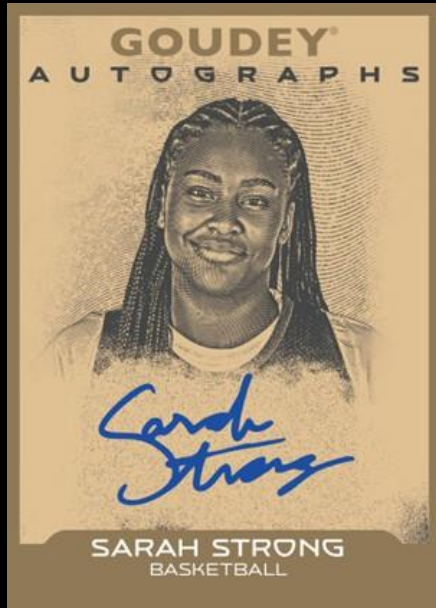

2026 GOODWIN CHAMPIONS

AUTOGRAPH INSERTS, CONFIGURATION & BOX BREAK

GOUDEY®

Autograph Variation